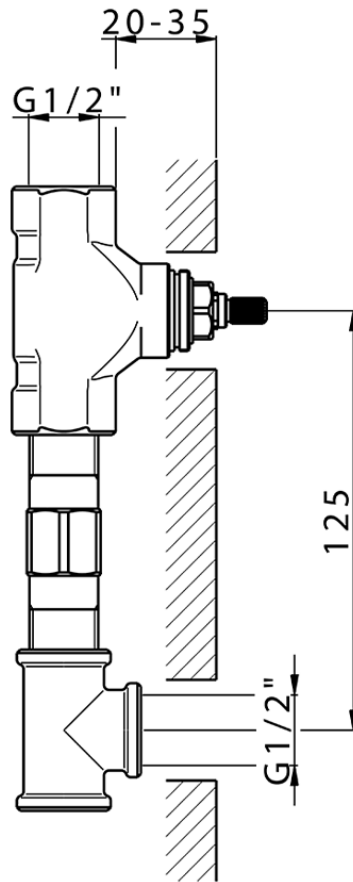

Exposed part for concealed washbasin mixer NUOVA KIRUNA_K2013511

K2013511

<https://en.huberitalia.com/exposed-part-for-concealed-washbasin-mixer-nuova-kiruna-k2013511>

ZB033511

<https://en.huberitalia.com/concealed-washbasin-mixer-concealed-zb033511>