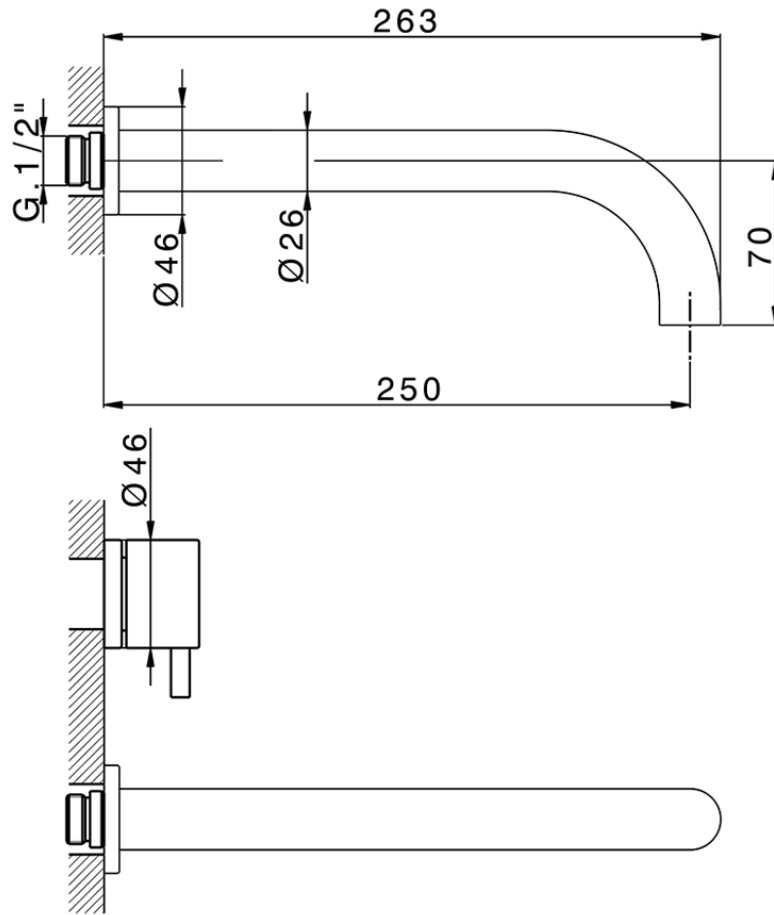

Exposed part for concealed washbasin mixer NUOVA KIRUNA_K2013511

K2013511

<https://en.huberitalia.com/exposed-part-for-concealed-washbasin-mixer-nuova-kiruna-k2013511>

ZB033511

<https://en.huberitalia.com/concealed-washbasin-mixer-concealed-zb033511>