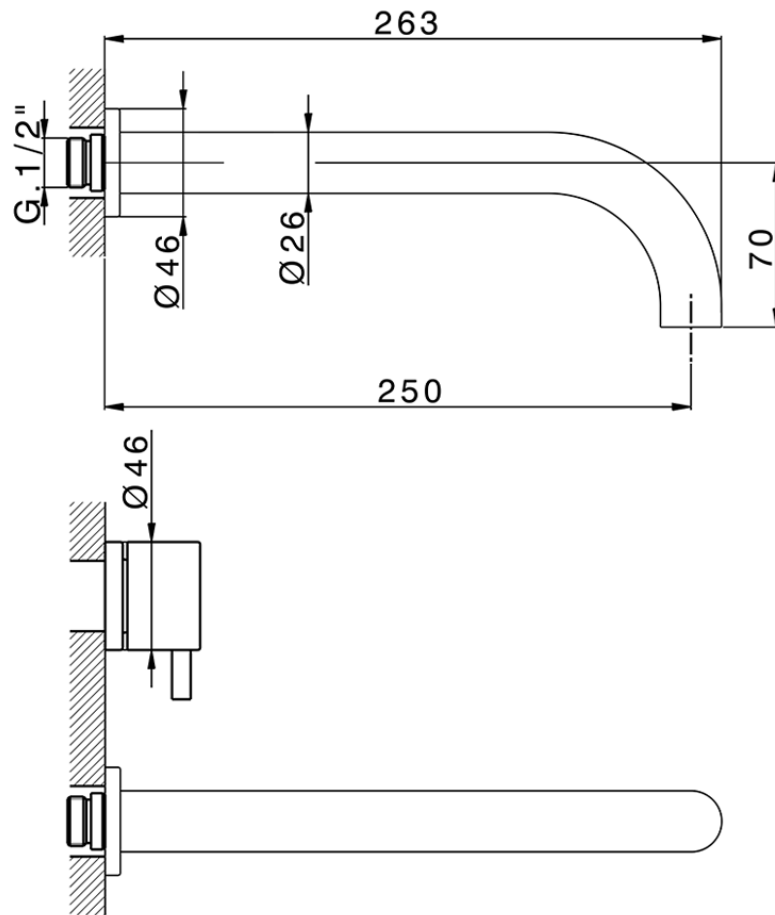

Exposed part for concealed washbasin mixer NUOVA KIRUNA_K2013511

K2013511

<https://en.huberitalia.com/exposed-part-for-concealed-washbasin-mixer-nuova-kiruna-k2013511>

ZB033511

<https://en.huberitalia.com/concealed-washbasin-mixer-concealed-zb033511>