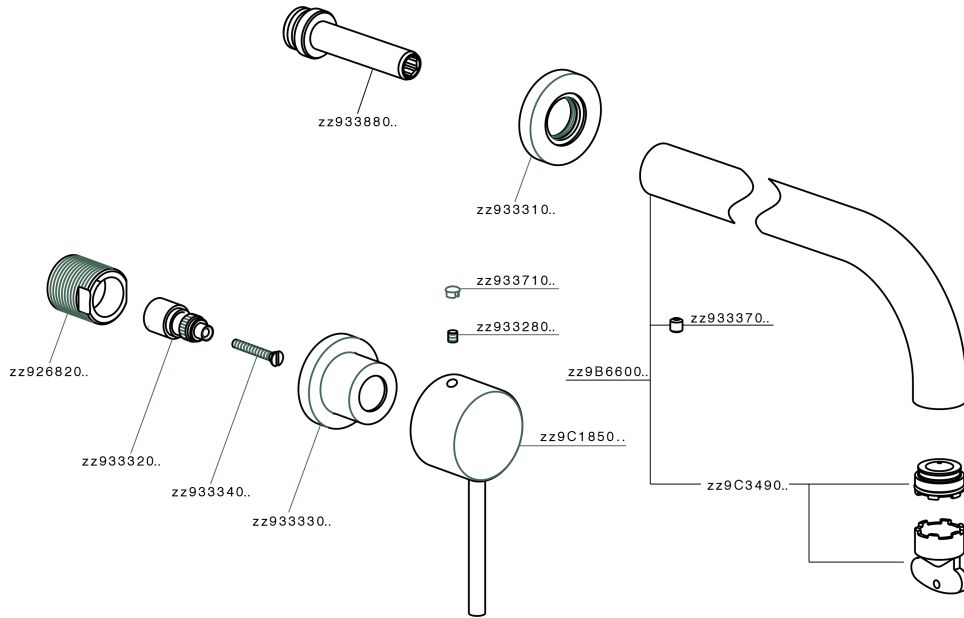

Exposed part for concealed washbasin mixer NUOVA KIRUNA_K2013511

K2013511

<https://en.huberitalia.com/exposed-part-for-concealed-washbasin-mixer-nuova-kiruna-k2013511>

Concealed washbasin mixer CONCEALED_ZB033511

ZB033511

<https://en.huberitalia.com/concealed-washbasin-mixer-concealed-zb033511>

2024-11-21