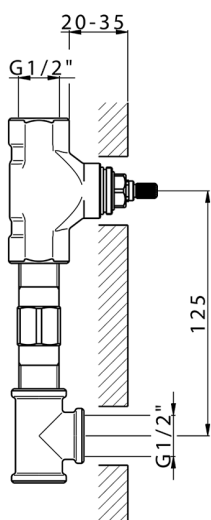

Exposed part for concealed washbasin mixer NUOVA KIRUNA_K2013511

MODEL **K2013511**

Exposed part for concealed washbasin mixer, without concealed part, spout L.250 mm, for items ZB033511

AVAILABLE FINISHINGS

-  **21** 21 Chrome
-  **26** 26 Old Copper
-  **2F** 2F Brushed Nickel
-  **2W** 2W Brushed Gold
-  **40** 40 Matt Black
-  **4Q** 4Q Matt White

CHARACTERISTICS

Installation **Concealed**

Required concealed parts **ZB033511**

Exposed part for concealed washbasin mixer NUOVA KIRUNA_K2013511

K2013511

<https://en.huberitalia.com/exposed-part-for-concealed-washbasin-mixer-nuova-kiruna-k2013511>

Concealed washbasin mixer CONCEALED_ZB033511

MODEL **ZB033511**

Concealed washbasin mixer, right headvalve - left headvalve

AVAILABLE FINISHINGS

04 04 Without finishing

CHARACTERISTICS

Installation	Concealed
Concealed	1

2024-11-21