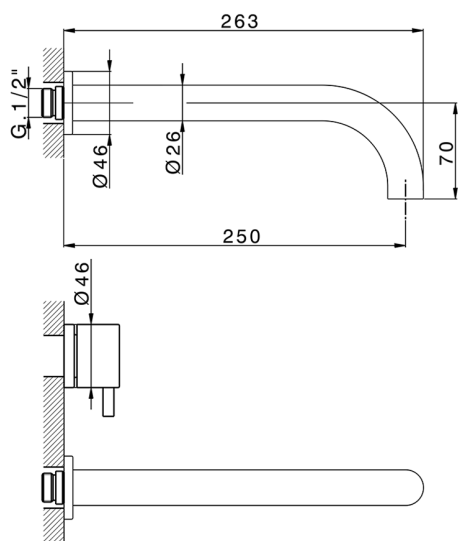

Exposed part for concealed washbasin mixer NUOVA KIRUNA_K2013511

MODEL **K2013511**

Exposed part for concealed washbasin mixer, without concealed part, spout L.250 mm, for items ZB033511

AVAILABLE FINISHINGS

-  **21** 21 Chrome
-  **26** 26 Old Copper
-  **2F** 2F Brushed Nickel
-  **2W** 2W Brushed Gold
-  **40** 40 Matt Black
-  **4Q** 4Q Matt White

CHARACTERISTICS

Installation **Concealed**

Required concealed parts **ZB033511**

Exposed part for concealed washbasin mixer NUOVA KIRUNA_K2013511

K2013511

<https://en.huberitalia.com/exposed-part-for-concealed-washbasin-mixer-nuova-kiruna-k2013511>

Concealed washbasin mixer CONCEALED_ZB033511

MODEL **ZB033511**

Concealed washbasin mixer, right headvalve - left headvalve

AVAILABLE FINISHINGS

04 04 Without finishing

CHARACTERISTICS

Installation	Concealed
Concealed	1

2024-11-21