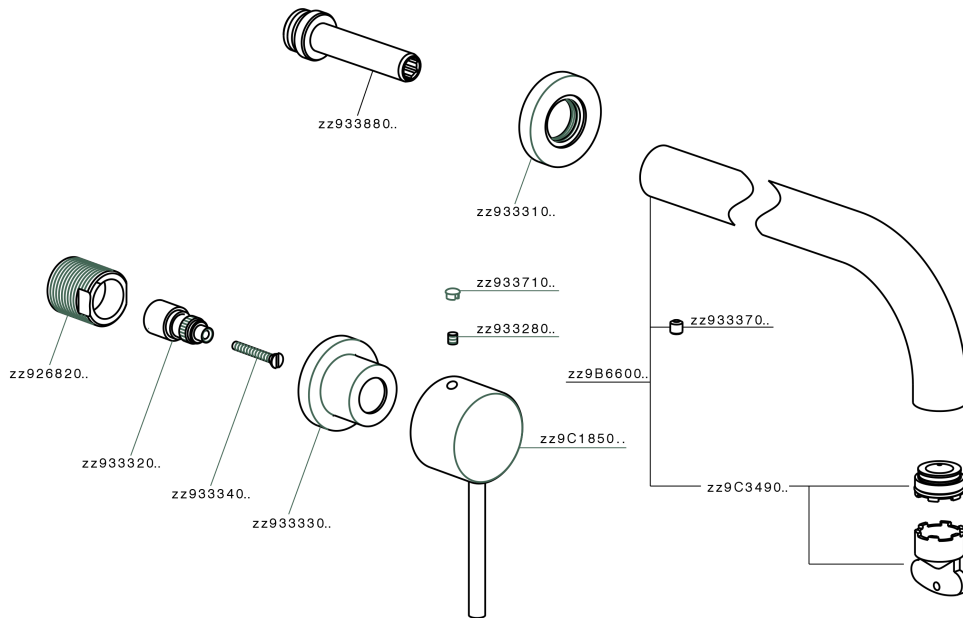

Exposed part for concealed washbasin mixer NUOVA KIRUNA_K2013511

MODEL **K2013511**

Exposed part for concealed washbasin mixer, without concealed part, spout L.250 mm, for items ZB033511

AVAILABLE FINISHINGS

-  **21** 21 Chrome
-  **26** 26 Old Copper
-  **2F** 2F Brushed Nickel
-  **2W** 2W Brushed Gold
-  **40** 40 Matt Black
-  **4Q** 4Q Matt White

CHARACTERISTICS

Installation **Concealed**

Required concealed parts **ZB033511**

Exposed part for concealed washbasin mixer NUOVA KIRUNA_K2013511

K2013511

<https://en.huberitalia.com/exposed-part-for-concealed-washbasin-mixer-nuova-kiruna-k2013511>

Concealed washbasin mixer CONCEALED_ZB033511

MODEL **ZB033511**

Concealed washbasin mixer, right headvalve - left headvalve

AVAILABLE FINISHINGS

04 04 Without finishing

CHARACTERISTICS

Installation	Concealed
Concealed	1

2024-11-21