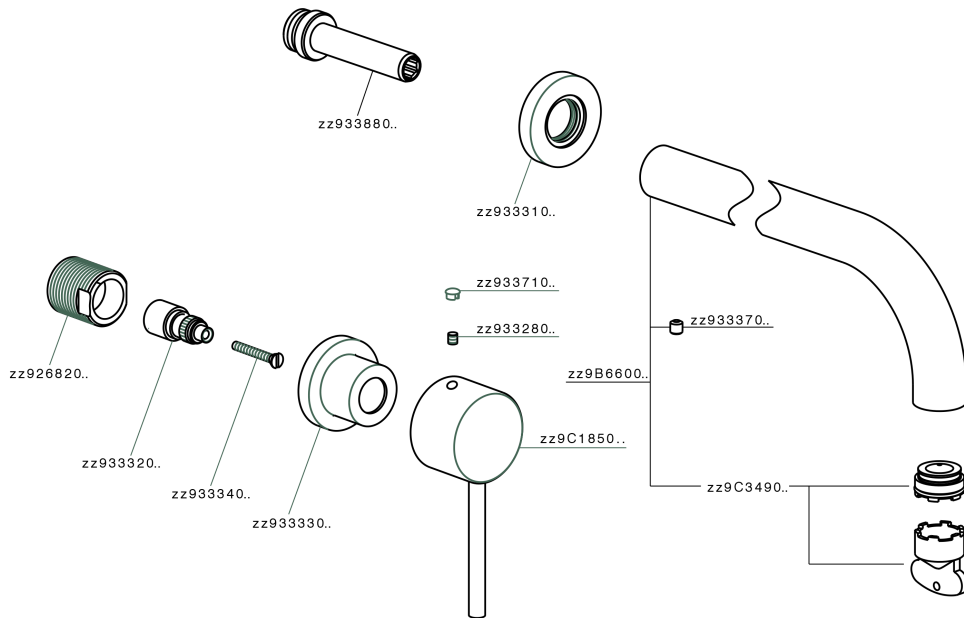

Exposed part for concealed washbasin mixer NUOVA KIRUNA_K2013511

K2013511

<https://en.huberitalia.com/exposed-part-for-concealed-washbasin-mixer-nuova-kiruna-k2013511>

Concealed washbasin mixer CONCEALED_ZB033511

ZB033511

<https://en.huberitalia.com/concealed-washbasin-mixer-concealed-zb033511>

2024-11-23