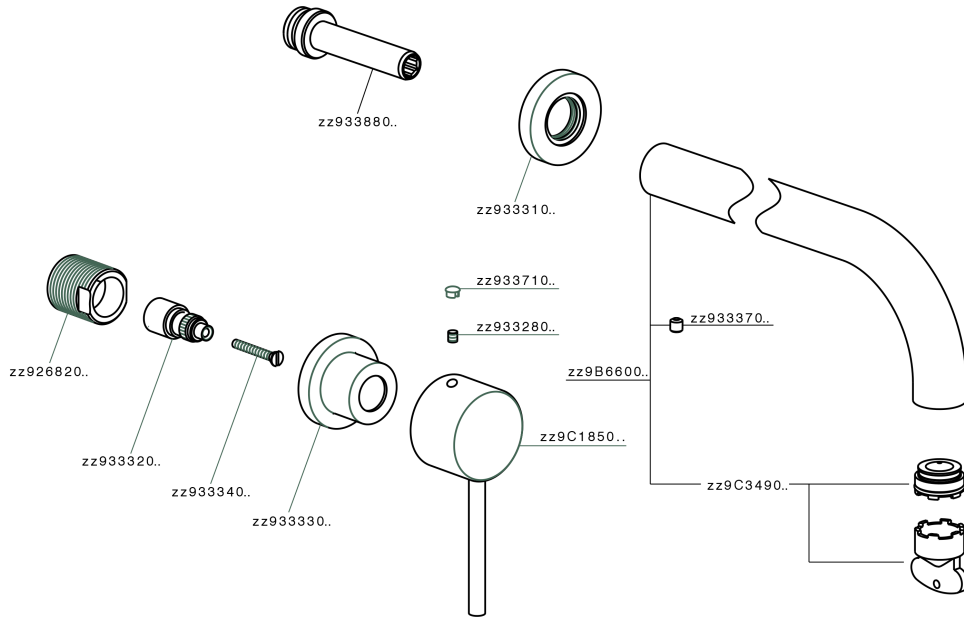

## Exposed part for concealed washbasin mixer NUOVA KIRUNA\_K2013511

MODEL **K2013511**

Exposed part for concealed washbasin mixer, without concealed part, spout L.250 mm, for items ZB033511

### CHARACTERISTICS

Installation **Concealed**

Required concealed parts **ZB033511**

## Exposed part for concealed washbasin mixer NUOVA KIRUNA\_K2013511

K2013511

<https://en.huberitalia.com/exposed-part-for-concealed-washbasin-mixer-nuova-kiruna-k2013511>

## Concealed washbasin mixer CONCEALED\_ZB033511

MODEL **ZB033511**

Concealed washbasin mixer, right headvalve - left headvalve

AVAILABLE FINISHINGS

**04** 04 Without finishing

CHARACTERISTICS

Installation	<b>Concealed</b>
Concealed	<b>1</b>