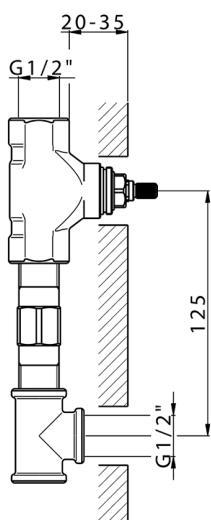

## Exposed part for concealed washbasin mixer NUOVA KIRUNA\_K2013511

MODEL **K2013511**

Exposed part for concealed washbasin mixer, without concealed part, spout L.250 mm, for items ZB033511

## Exposed part for concealed washbasin mixer NUOVA KIRUNA\_K2013511

K2013511

<https://en.huberitalia.com/exposed-part-for-concealed-washbasin-mixer-nuova-kiruna-k2013511>

## Concealed washbasin mixer CONCEALED\_ZB033511

MODEL **ZB033511**

Concealed washbasin mixer, right headvalve - left headvalve

AVAILABLE FINISHINGS

**04** 04 Without finishing

CHARACTERISTICS

Installation	<b>Concealed</b>
Concealed	<b>1</b>