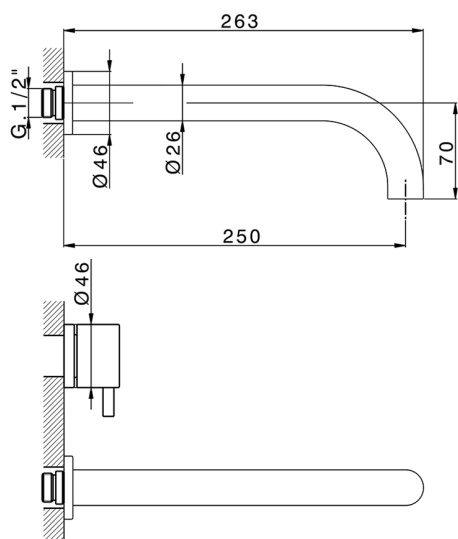

## Exposed part for concealed washbasin mixer NUOVA KIRUNA\_K2013511

MODEL **K2013511**

Exposed part for concealed washbasin mixer, without concealed part, spout L.250 mm, for items ZB033511

## Exposed part for concealed washbasin mixer NUOVA KIRUNA\_K2013511

K2013511

<https://en.huberitalia.com/exposed-part-for-concealed-washbasin-mixer-nuova-kiruna-k2013511>