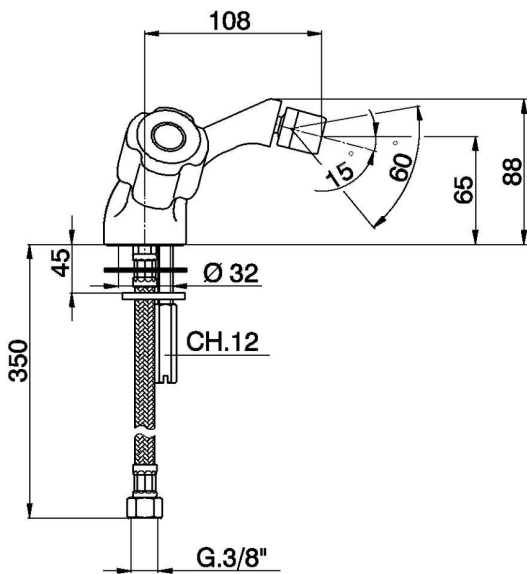

Bidet mixer EVA_EV000560

MODEL **EV000560**

Bidet mixer, without automatic pop-up waste, G.3/8" stainless steel flexible hose, without handles

AVAILABLE FINISHINGS

CHARACTERISTICS

2024-11-15