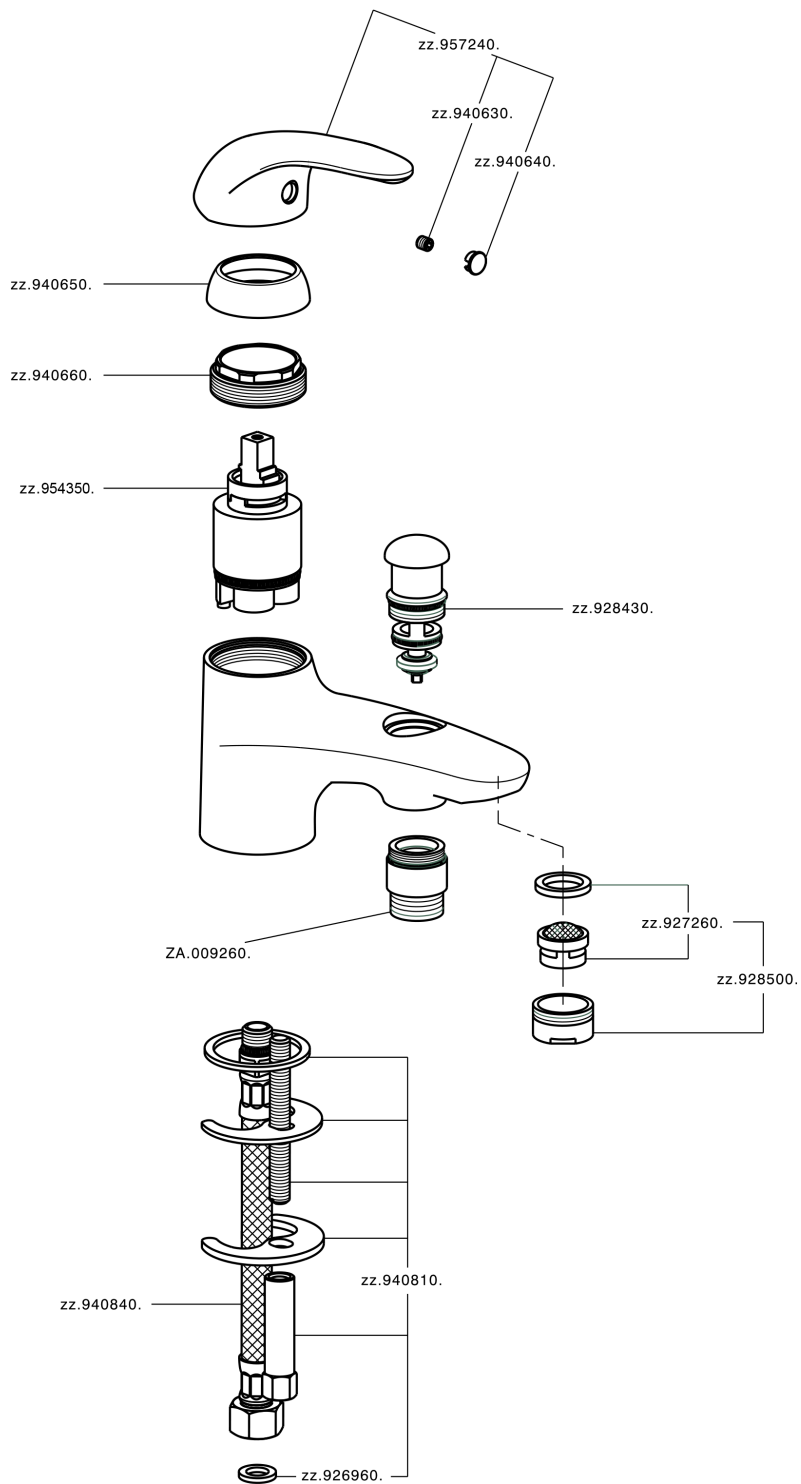

Deck mounted single lever bath mixer NORMA_NM000183

NM000183

<https://en.huberitalia.com/deck-mounted-single-lever-bath-mixer-norma-nm000183>

2025-04-07