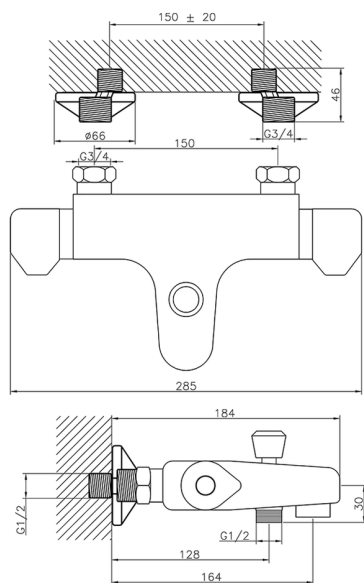

## Thermostatic bath mixer COMMUNITY\_CLT25010

MODEL **CLT25010**

Thermostatic bath mixer, without shower set, 1/2" M flexible connection

AVAILABLE FINISHINGS

**21** 21 Chrome

CHARACTERISTICS

Cartridge Spare Parts **24.04A.PP**

**8x20 Plus P Thermostatic Valve**