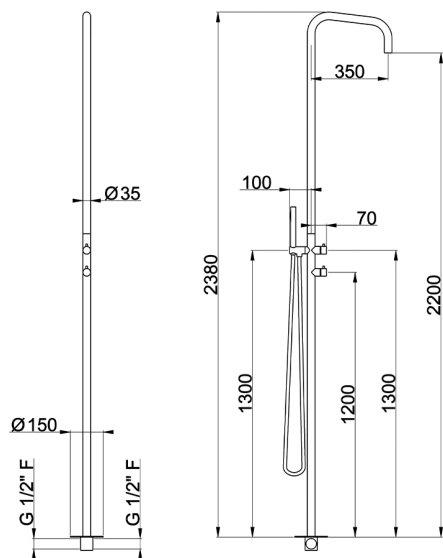

Free Standing Progressive Shower Column COLUMNS_LX005100

MODEL **LX005100**

Free Standing Progressive Shower Column, 2-outlet diverter, for Indoor/Outdoor use, with rain spray aerator, D.23 mm INOX minimalistic one spray handshower, INOX AISI 316L

AVAILABLE FINISHINGS

D1 D1 Brushed Inox

CHARACTERISTICS

Cartridge Spare Parts **ZZ9E521000 - ZZ9E523000**

25 mm Progressive single-lever cartridge

2026-04-05