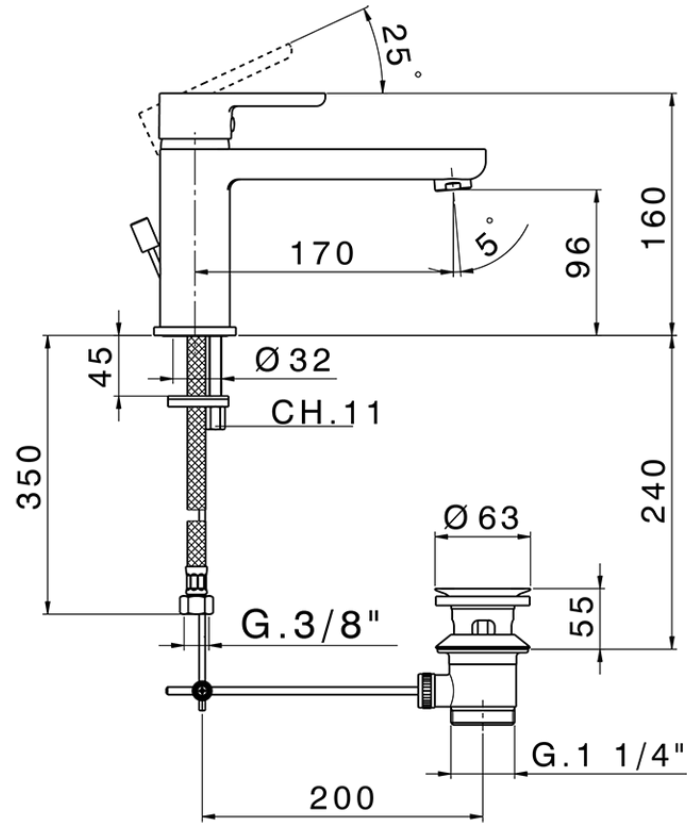

Single lever washbasin mixer SOFT_SF001510

SF001510

<https://en.huberitalia.com/single-lever-washbasin-mixer-soft-sf001510>

2026-04-07