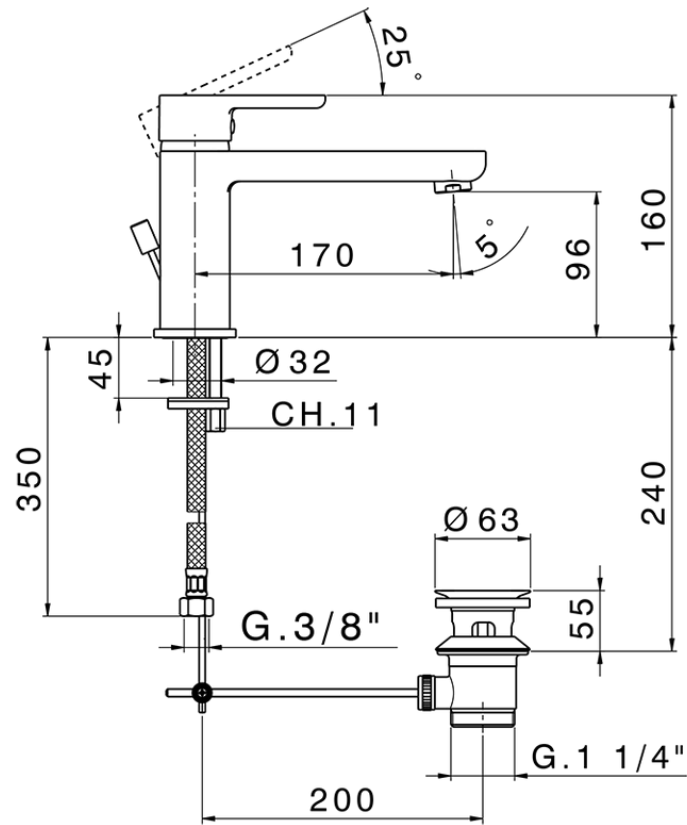

Single lever washbasin mixer SOFT\_SF001510

SF001510

<https://en.huberitalia.com/single-lever-washbasin-mixer-soft-sf001510>

2026-06-13