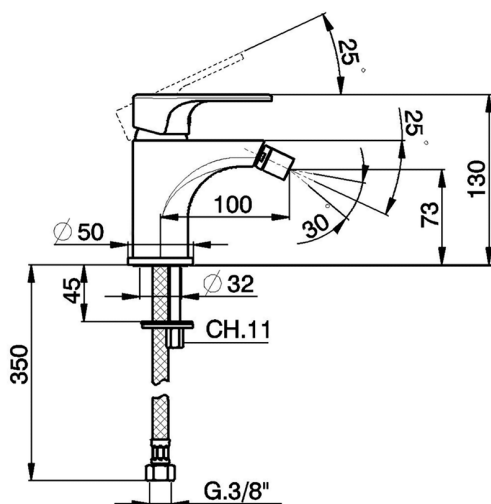

## Single lever bidet mixer AH\_AH000560

MODEL **AH000560**

Single lever bidet mixer, without pop up waste, G.3/8" Stainless Steel Flexible

### CHARACTERISTICS

Cartridge Spare Parts **ZZ95435000**

**35 mm Cartridge**

### EcoStop

EcoStop feature limits water flow to approximately 50% of maximum output with one point of resistance on setting. Push slightly past the middle stop only when full water output is required. This will save water up to 50%.