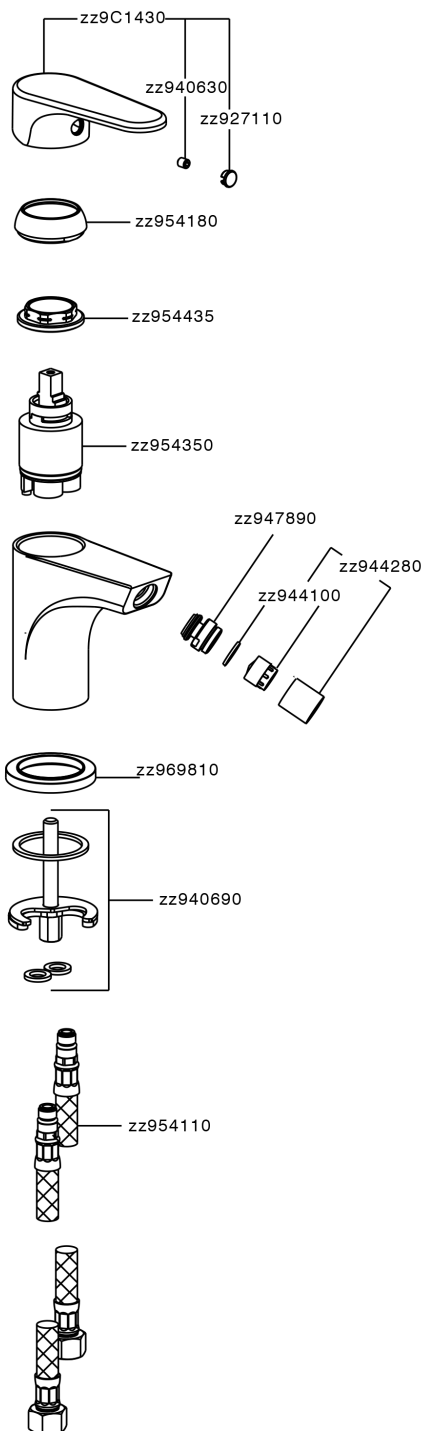

## Single lever bidet mixer AH\_AH000560

MODEL **AH000560**

Single lever bidet mixer, without pop up waste, G.3/8" Stainless Steel Flexible

### CHARACTERISTICS

Cartridge Spare Parts **ZZ95435000**

**35 mm Cartridge**

### EcoStop

EcoStop feature limits water flow to approximately 50% of maximum output with one point of resistance on setting. Push slightly past the middle stop only when full water output is required. This will save water up to 50%.

## Single lever bidet mixer AH\_AH000560

AH000560

<https://en.huberitalia.com/single-lever-bidet-mixer-ah-ah000560>

2024-11-15