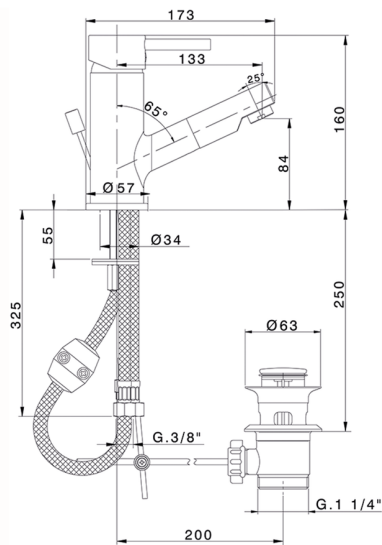

S.L. washbasin mixer with pull-out handspray TRATTO EVO_TV200614

MODEL **TV200614**

S.L.washbasin mixer with pull-out handspray,with 1"1/4 automatic pop-up waste,G.3/8" stainless steel flexible hose

AVAILABLE FINISHINGS

CHARACTERISTICS

Cartridge Spare Parts **ZZ95274000**

40 mm Cartridge

2024-11-15