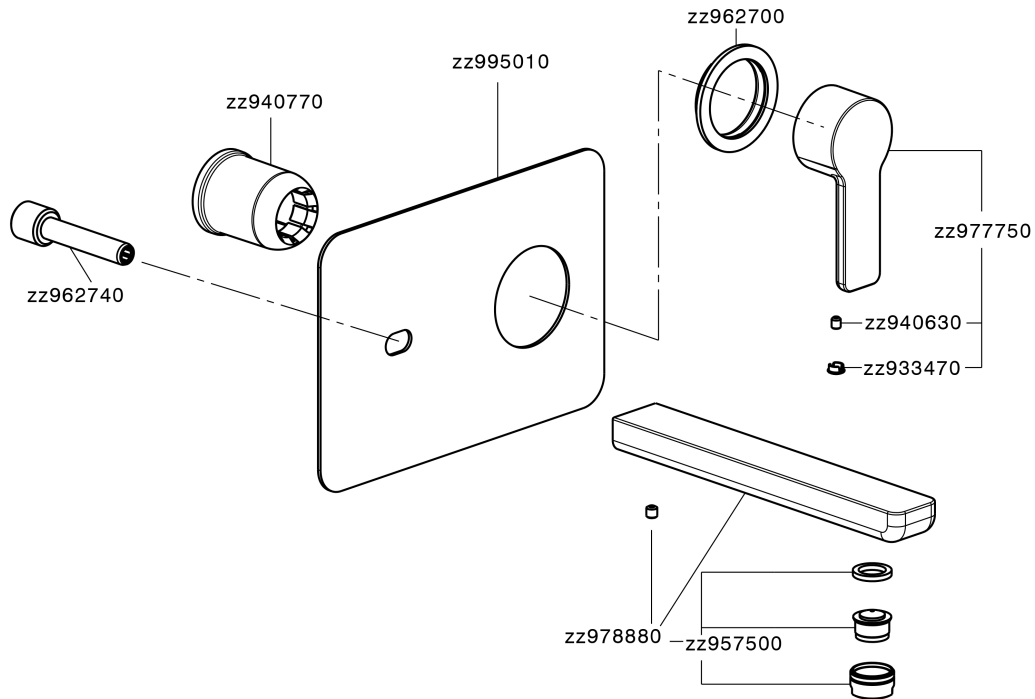

## Exposed part for single lever washbasin valve SOFT\_SF005510

SF005510

<https://en.huberitalia.com/exposed-part-for-single-lever-washbasin-valve-soft-sf005510>

## Concealed single lever washbasin mixer Easy-Box CONCEALED\_ZB002450

ZB002450

<https://en.huberitalia.com/concealed-single-lever-washbasin-mixer-easy-box-concealed-zb002450>

2025-04-03