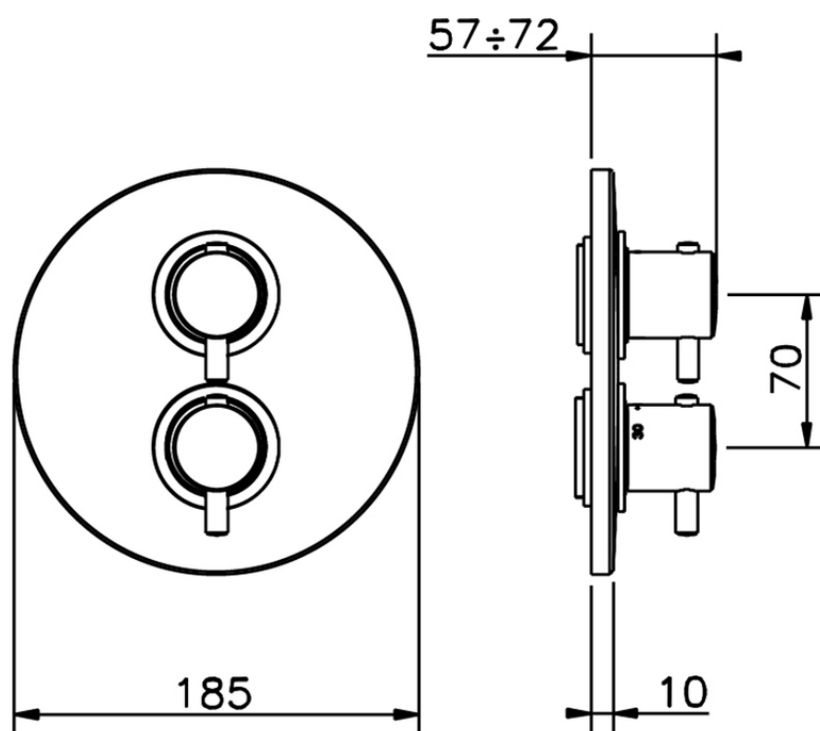

Exposed part for 1-outlet con.thermo.shower valve THERMO_TV007300

TV007300

<https://en.huberitalia.com/exposed-part-for-1-outlet-con-thermo-shower-valve-thermo-tv007300>

Piastra/Plate/Plaque/Platte/Placa

2-3mm: XX 25-40 YY 76-91

10 mm: XX 16-31 YY 65-80

ZB007301

<https://en.huberitalia.com/1-outlet-concealed-thermostatic-shower-valve-concealed-zb007301>

2024-11-21