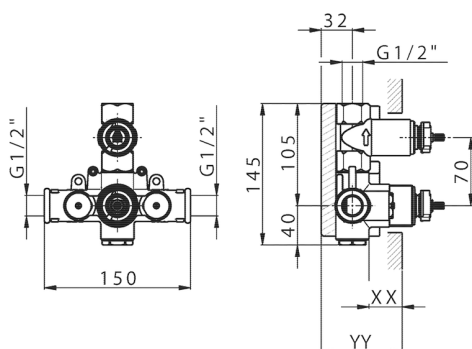

1-outlet Concealed thermostatic shower valve CONCEALED_ZB007301

MODEL **ZB007301**

1-outlet Concealed thermostatic shower valve, with stopvalve, without trim kit

AVAILABLE FINISHINGS

04 04 Without finishing

CHARACTERISTICS

Installation **Concealed**

Cartridge Spare Parts **24.04A.PP**

8x20 Plus P Thermostatic Valve

Concealed **1**

Piastra/Plate/Plaque/Platte/Placa

2-3mm: XX 25-40 YY 76-91

10 mm: XX 16-31 YY 65-80