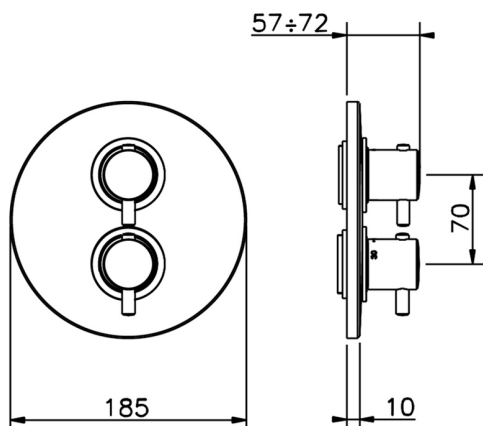

Exposed part for 1-outlet con.thermo.shower valve THERMO_TV007300

MODEL **TV007300**

Exposed part for 1-outlet thermostatic mixer, with stopvalve, without concealed part, for items ZB007301-ZB007361

AVAILABLE FINISHINGS

CHARACTERISTICS

Installation **Concealed**

Required concealed parts **ZB007301**

Thermostatic

The Huber thermostatic is your personal water manager, helping you to handle, control and save water and energy.