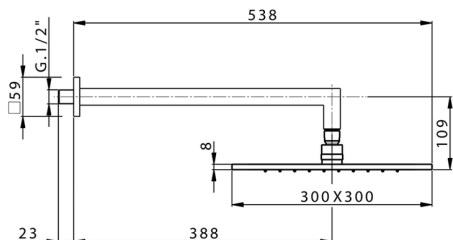

Shower arm with showerhead SHOWER_SS013720

MODEL **SS013720**

Shower arm with showerhead, 300x300 mm square showerhead 8 mm thick, 400 mm shower arm

AVAILABLE FINISHINGS

-  **21** 21 Chrome
-  **2B** 2B Polished Nickel
-  **2F** 2F Brushed Nickel
-  **2Q** 2Q Black Titanium
-  **40** 40 Matt Black
-  **4Q** 4Q Matt White