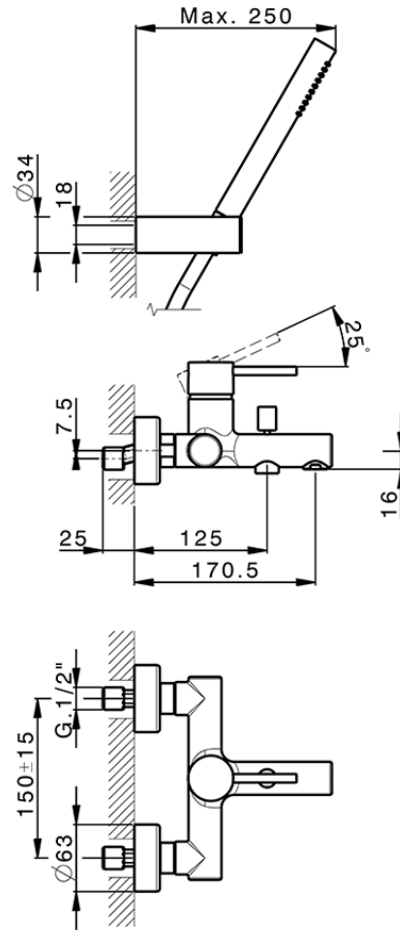

Single lever bath mixer, shower set M32_MT000121

MT000121

<https://en.huberitalia.com/single-lever-bath-mixer-shower-set-m32-mt000121>

2024-09-19