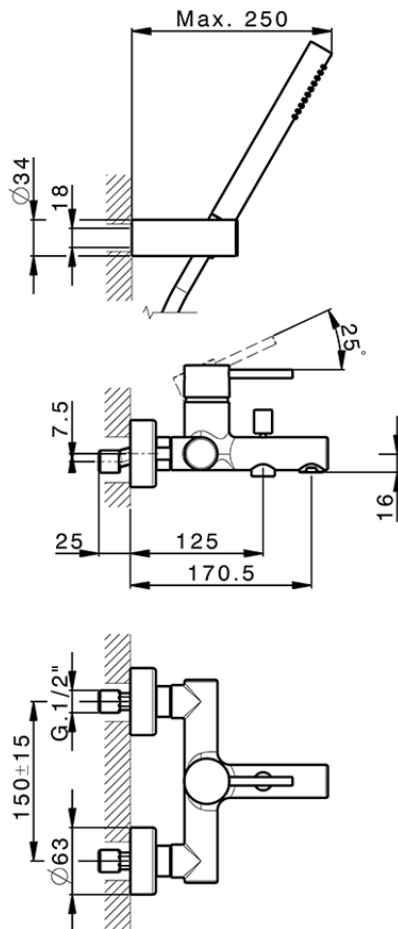

Single lever bath mixer, shower set M32_MT000121

MT000121

<https://en.huberitalia.com/single-lever-bath-mixer-shower-set-m32-mt000121>

2024-09-20