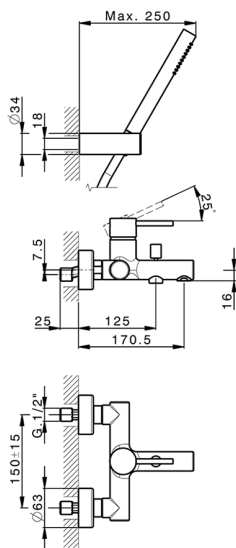

Single lever bath mixer, shower set M32_MT000121

MODEL **MT000121**

Single lever bath mixer, with shower set, wall mounted adjustable handshower bracket, 23 mm Brass One Spray handshower, 150 cm SUPREME smooth flexible hose

AVAILABLE FINISHINGS

-  **21** 21 Chrome
-  **26** 26 Old Copper
-  **2F** 2F Brushed Nickel
-  **2W** 2W Brushed Gold
-  **40** 40 Matt Black
-  **4Q** 4Q Matt White

CHARACTERISTICS

Cartridge Spare Parts **ZZ95435000**

35 mm Cartridge

EcoStop

EcoStop feature limits water flow to approximately 50% of maximum output with one point of resistance on setting. Push slightly past the middle stop only when full water output is required. This will save water up to 50%.