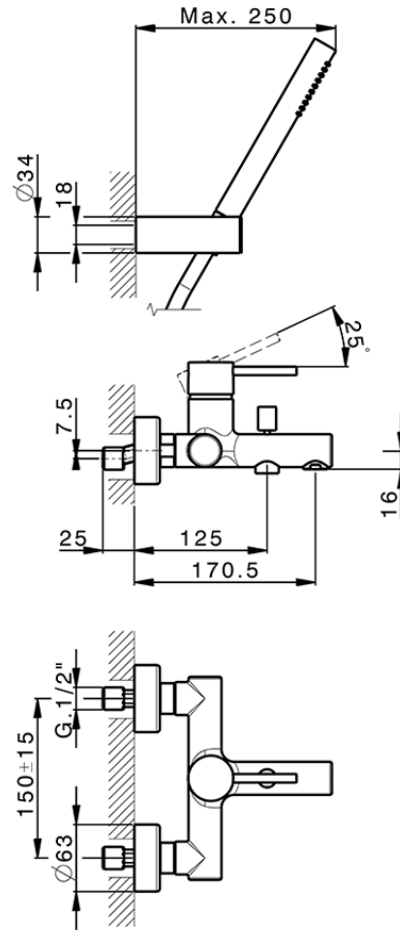

Single lever bath mixer, shower set M32\_MT000121

MT000121

<https://en.huberitalia.com/single-lever-bath-mixer-shower-set-m32-mt000121>

2024-09-19