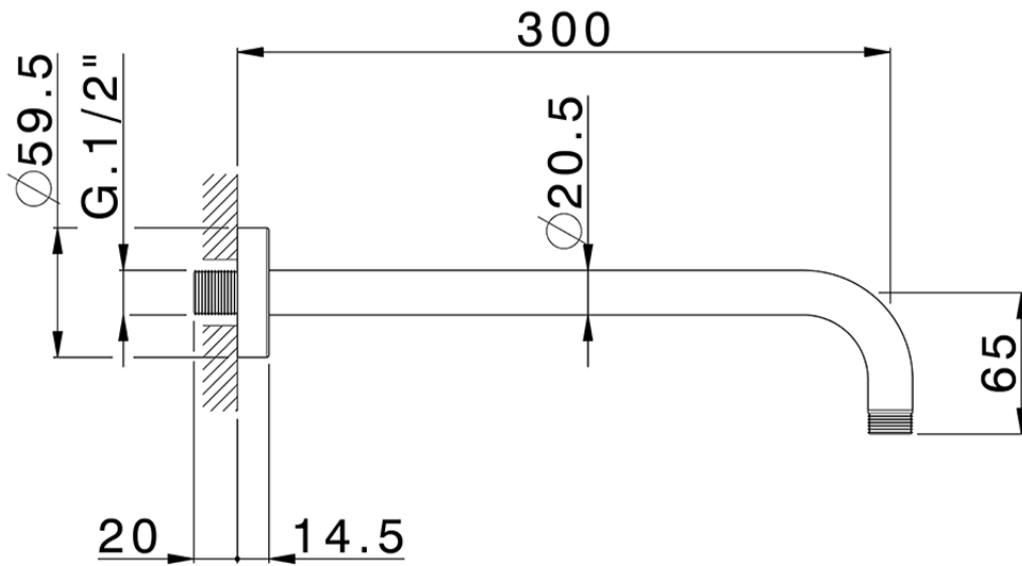

Shower arm SHOWER_SS013840

SS013840

<https://en.huberitalia.com/shower-arm-shower-ss013840>

2026-04-28