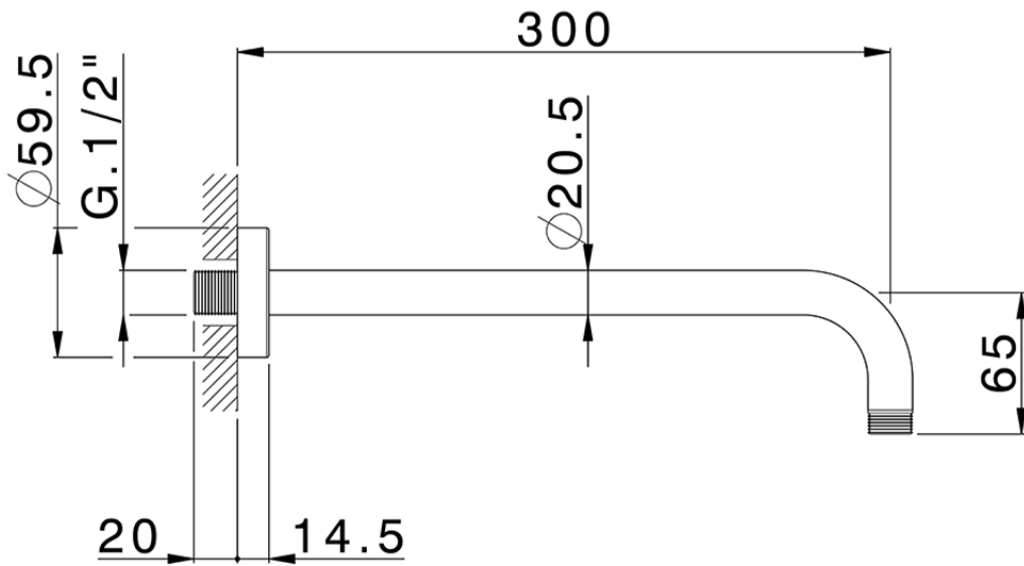

Shower arm SHOWER_SS013840

SS013840

<https://en.huberitalia.com/shower-arm-shower-ss013840>

2026-04-07