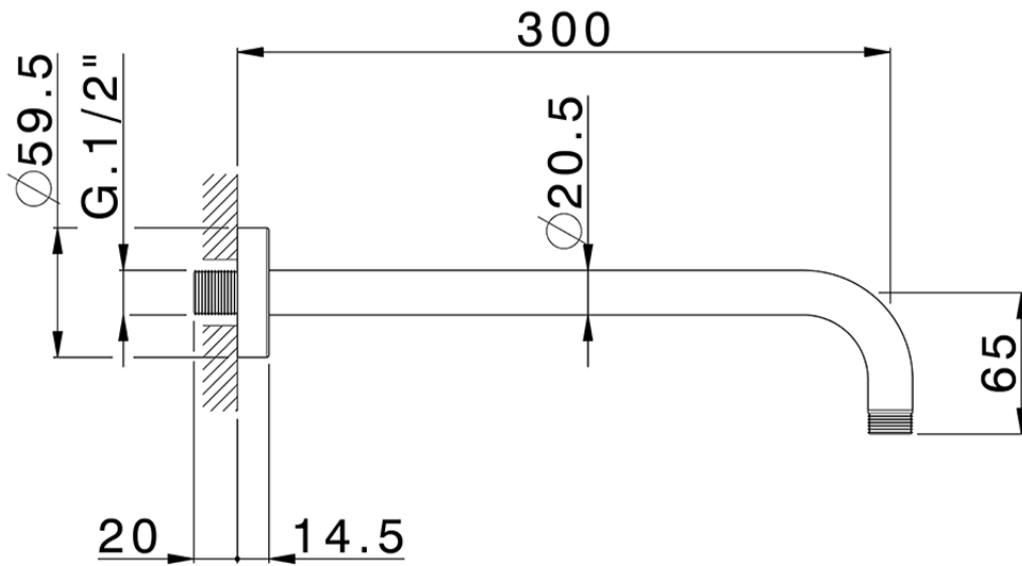

Shower arm SHOWER_SS013840

SS013840

<https://en.huberitalia.com/shower-arm-shower-ss013840>

2026-06-29