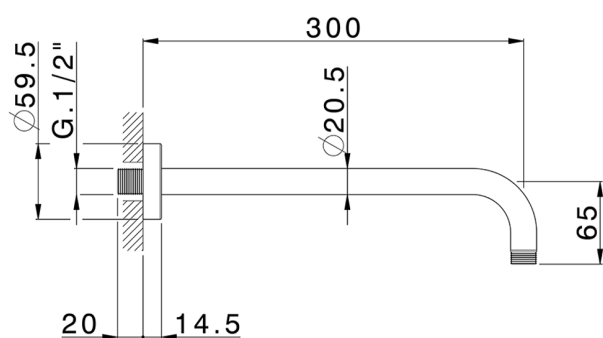

## Shower arm SHOWER\_SS013840

MODEL **SS013840**

Shower arm, 300 mm length D.20,5, stainless steel made

AVAILABLE FINISHINGS

CHARACTERISTICS

2026-04-09