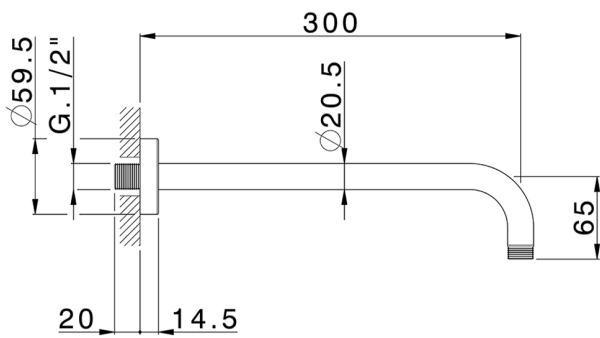

Shower arm SHOWER_SS013840

MODEL **SS013840**

Shower arm, 300 mm length D.20,5, stainless steel made

AVAILABLE FINISHINGS

CHARACTERISTICS

2026-06-08