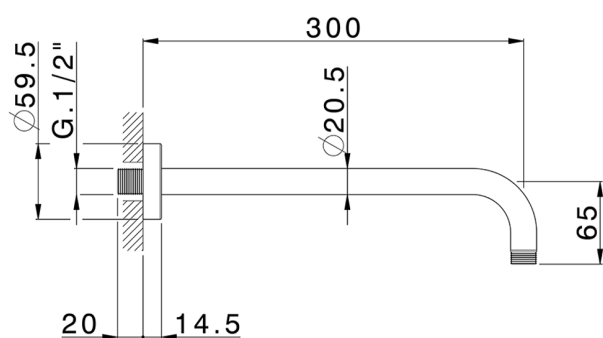

Shower arm SHOWER_SS013840

MODEL **SS013840**

Shower arm, 300 mm length D.20,5, stainless steel made

AVAILABLE FINISHINGS

CHARACTERISTICS

2026-04-30