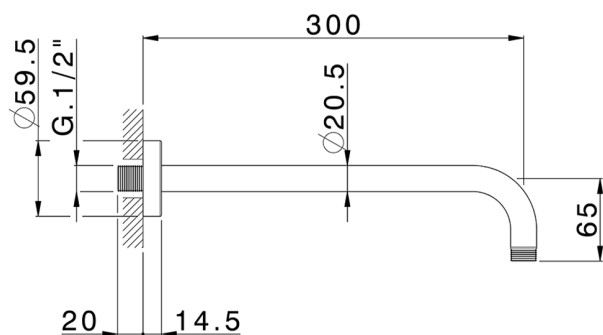

Shower arm SHOWER_SS013840

MODEL **SS013840**

Shower arm, 300 mm length D.20,5, stainless steel made

AVAILABLE FINISHINGS

CHARACTERISTICS

2026-06-30