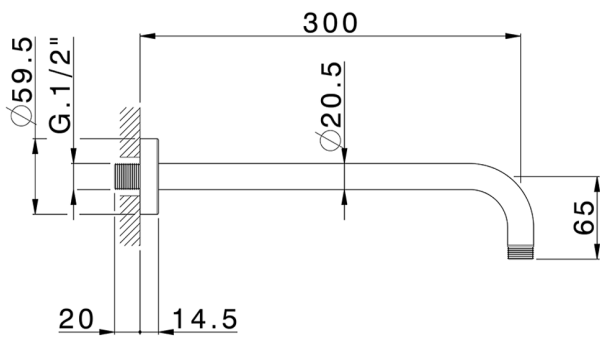

Shower arm SHOWER_SS013840

MODEL **SS013840**

Shower arm, 300 mm length D.20,5, stainless steel made

AVAILABLE FINISHINGS

CHARACTERISTICS

2026-03-17