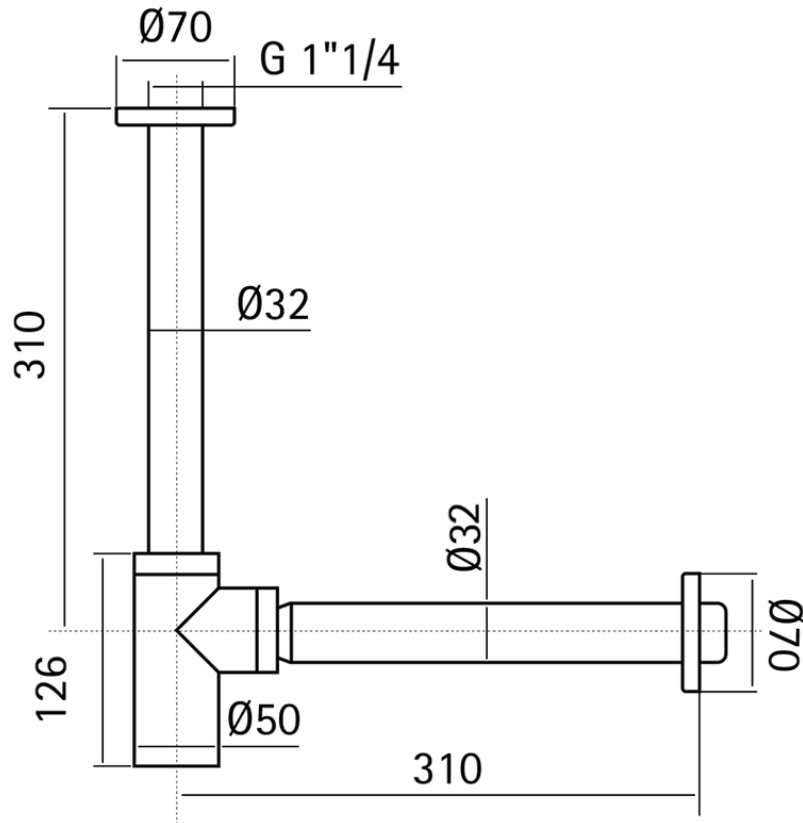

1"1/4 washbasin siphon COMPONENTS_ZB004130

ZB004130

<https://en.huberitalia.com/11-4-washbasin-siphon-components-zb004130>

2024-12-18