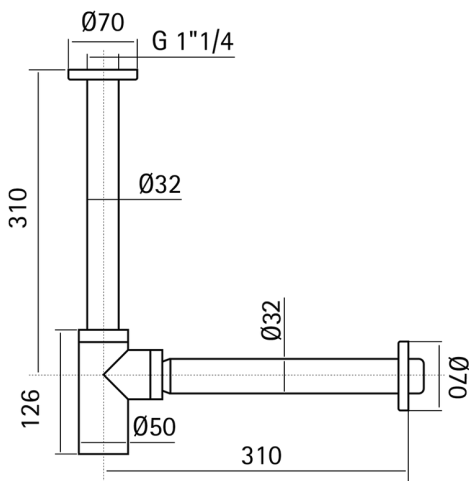

1"1/4 washbasin siphon COMPONENTS_ZB004130

MODEL **ZB004130**

1"1/4 washbasin siphon,Inox AISI 304

AVAILABLE FINISHINGS

D1 D1 Brushed Inox

CHARACTERISTICS

2024-12-18