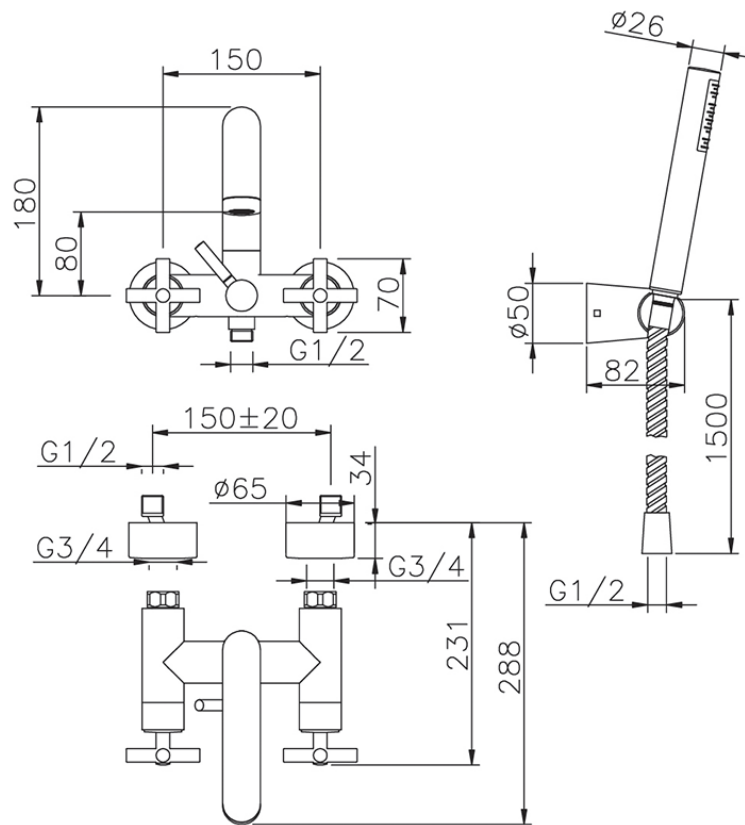

Bath mixer, full equipment SUITE_SU000120

SU000120

<https://en.huberitalia.com/bath-mixer-full-equipment-suite-su000120>

2026-06-10