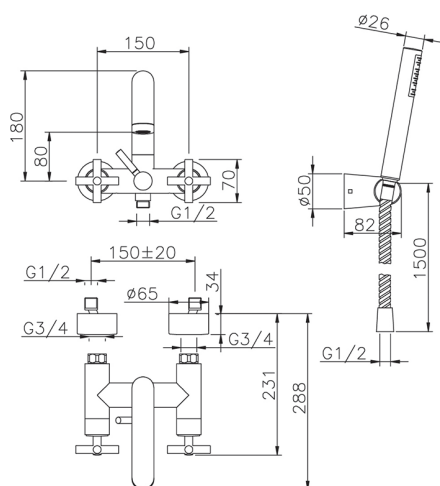

CHARACTERISTICS

2026-04-06