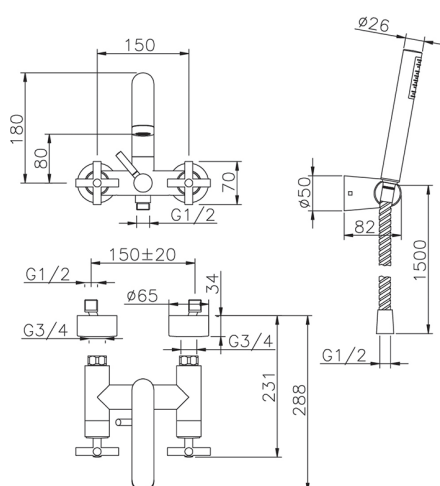

CHARACTERISTICS

2026-06-06