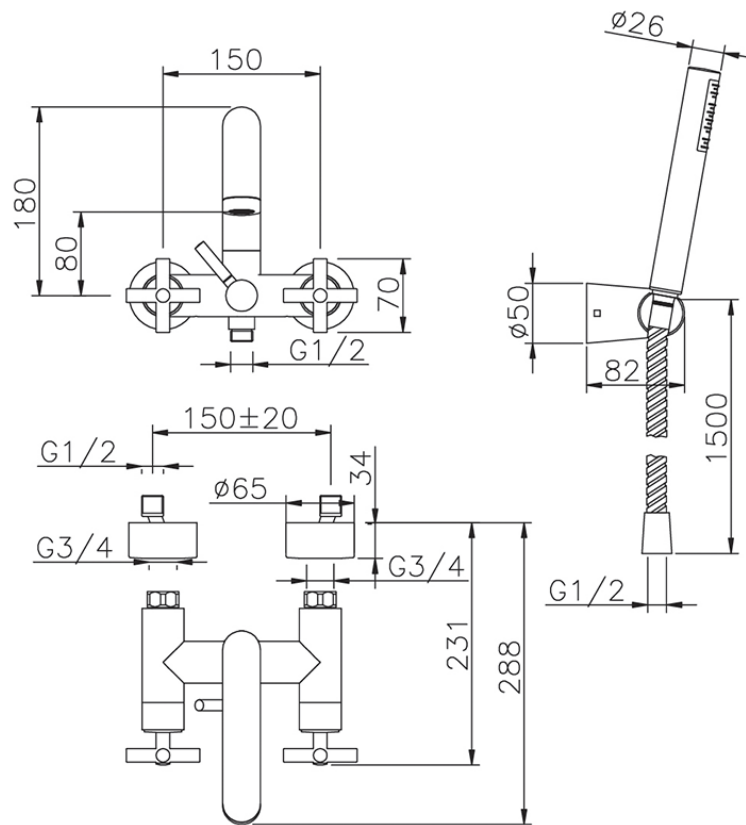

Bath mixer, full equipment SUITE_SU000120

SU000120

<https://en.huberitalia.com/bath-mixer-full-equipment-suite-su000120>

2026-04-10