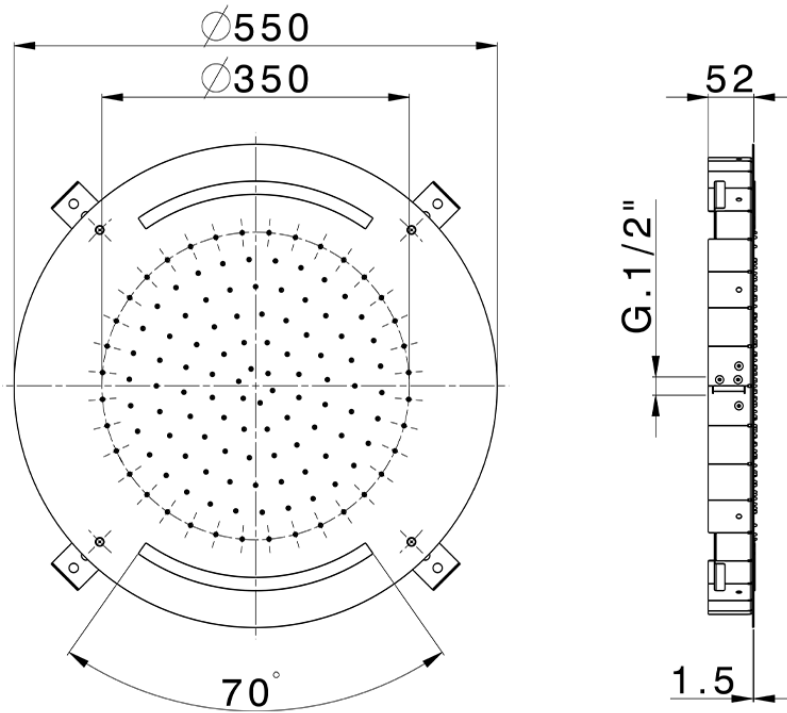

Ø 550 mm Chromotherapy Ceiling showerhead ZEN_ZS1C0030

ZS1C0030

<https://en.huberitalia.com/o-550-mm-chromotherapy-ceiling-showerhead-zen-zs1c0030>

2026-04-10