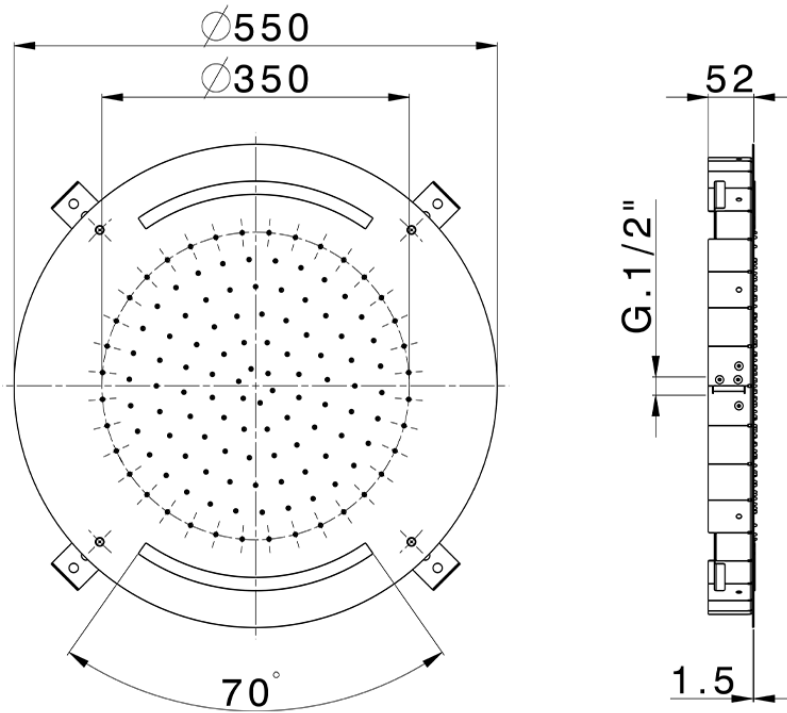

Ø 550 mm Chromotherapy Ceiling showerhead ZEN_ZS1C0030

ZS1C0030

<https://en.huberitalia.com/o-550-mm-chromotherapy-ceiling-showerhead-zen-zs1c0030>

2026-05-16