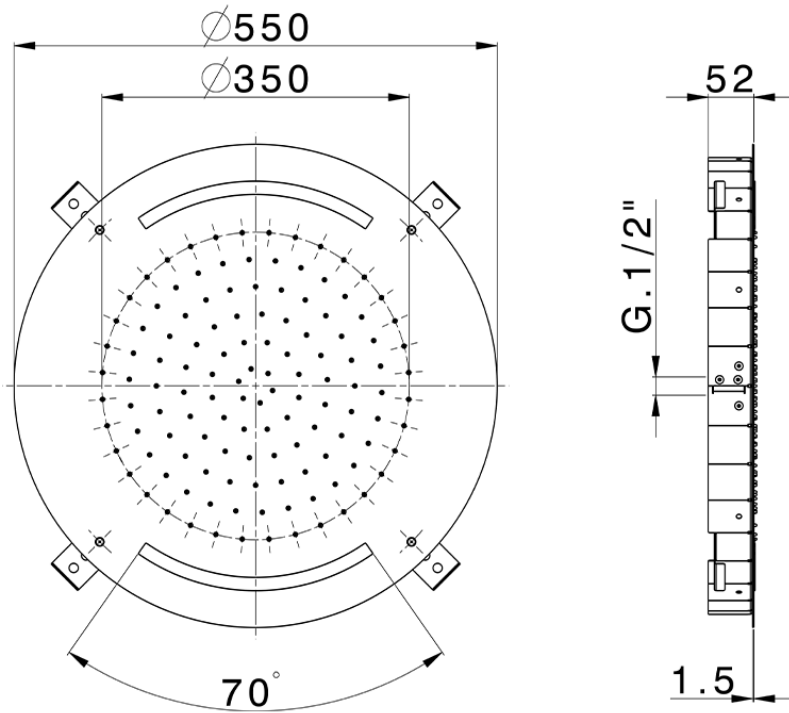

Ø 550 mm Chromotherapy Ceiling showerhead ZEN_ZS1C0030

ZS1C0030

<https://en.huberitalia.com/o-550-mm-chromotherapy-ceiling-showerhead-zen-zs1c0030>

2026-06-26