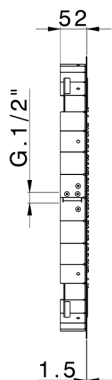

Ø 550 mm Chromotherapy Ceiling showerhead ZEN_ZS1C0030

MODEL **ZS1C0030**

Ø 550 mm Chromotherapy Ceiling showerhead, rain, chromotherapy functions, with remote control included, Stainless Steel AISI 304

AVAILABLE FINISHINGS

-  **D1** D1 Brushed Inox
-  **40** 40 Matt Black
-  **4Q** 4Q Matt White
-  **5G** 5G Rose Gold
-  **D2** D2 Polished Inox

CHARACTERISTICS

2026-04-06