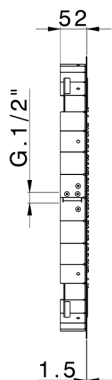

Ø 550 mm Chromotherapy Ceiling showerhead ZEN_ZS1C0030

MODEL **ZS1C0030**

Ø 550 mm Chromotherapy Ceiling showerhead, rain, chromotherapy functions, with remote control included, Stainless Steel AISI 304

AVAILABLE FINISHINGS

-  **D1** D1 Brushed Inox
-  **40** 40 Matt Black
-  **4Q** 4Q Matt White
-  **5G** 5G Rose Gold
-  **D2** D2 Polished Inox

CHARACTERISTICS

2026-06-26