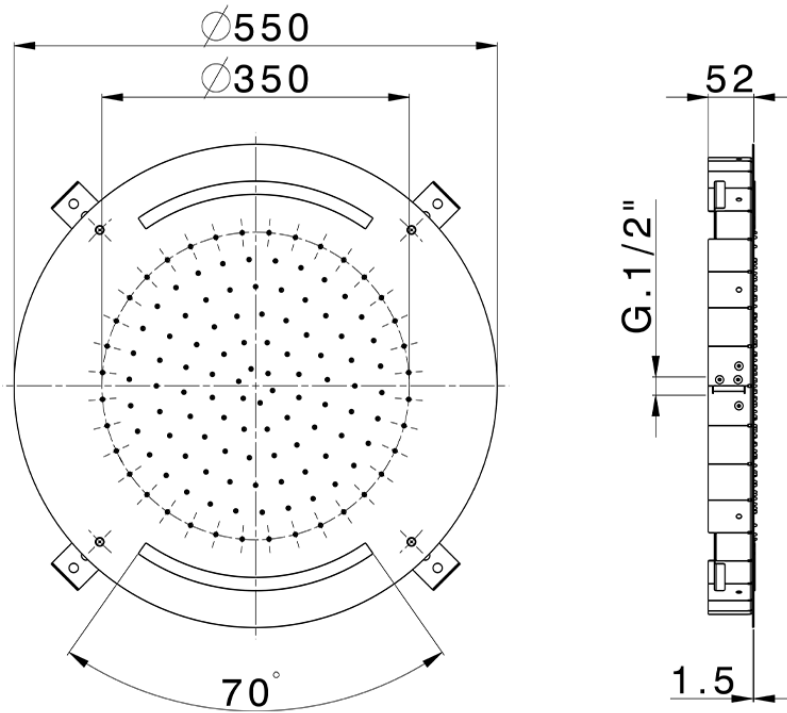

Ø 550 mm Chromotherapy Ceiling showerhead ZEN_ZS1C0030

ZS1C0030

<https://en.huberitalia.com/o-550-mm-chromotherapy-ceiling-showerhead-zen-zs1c0030>

2026-04-06