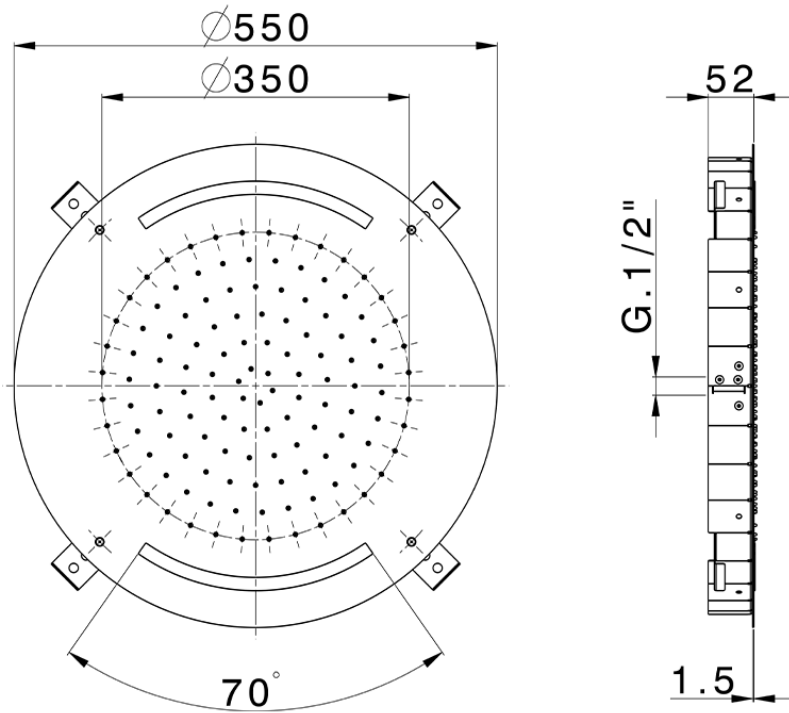

Ø 550 mm Chromotherapy Ceiling showerhead ZEN_ZS1C0030

ZS1C0030

<https://en.huberitalia.com/o-550-mm-chromotherapy-ceiling-showerhead-zen-zs1c0030>

2026-06-13