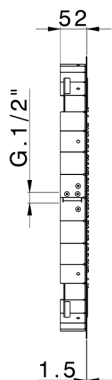

Ø 550 mm Chromotherapy Ceiling showerhead ZEN_ZS1C0030

MODEL **ZS1C0030**

Ø 550 mm Chromotherapy Ceiling showerhead, rain, chromotherapy functions, with remote control included, Stainless Steel AISI 304

AVAILABLE FINISHINGS

-  **D1** D1 Brushed Inox
-  **40** 40 Matt Black
-  **4Q** 4Q Matt White
-  **5G** 5G Rose Gold
-  **D2** D2 Polished Inox

CHARACTERISTICS

2026-06-13