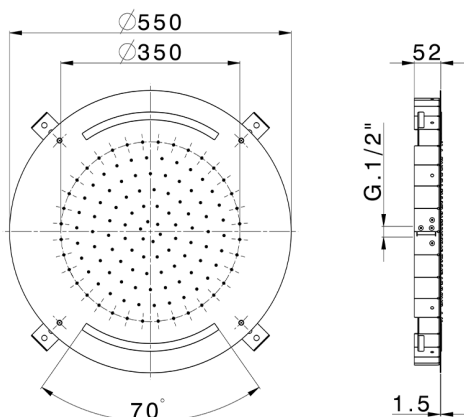

Ø 550 mm Chromotherapy Ceiling showerhead ZEN_ZS1C0030

MODEL **ZS1C0030**

Ø 550 mm Chromotherapy Ceiling showerhead, rain, chromotherapy functions, with remote control included, Stainless Steel AISI 304

AVAILABLE FINISHINGS

- **D1** D1 Brushed Inox
- **40** 40 Matt Black
- **4Q** 4Q Matt White
- **5G** 5G Rose Gold
- **D2** D2 Polished Inox

CHARACTERISTICS

2026-04-06