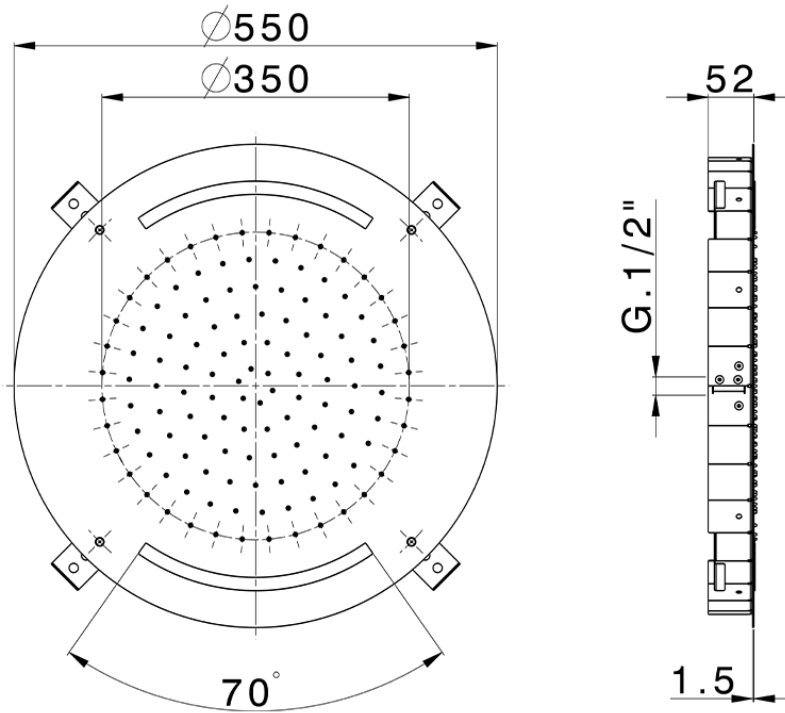

Ø 550 mm Chromotherapy Ceiling showerhead ZEN_ZS1C0030

ZS1C0030

<https://en.huberitalia.com/o-550-mm-chromotherapy-ceiling-showerhead-zen-zs1c0030>

2026-06-10