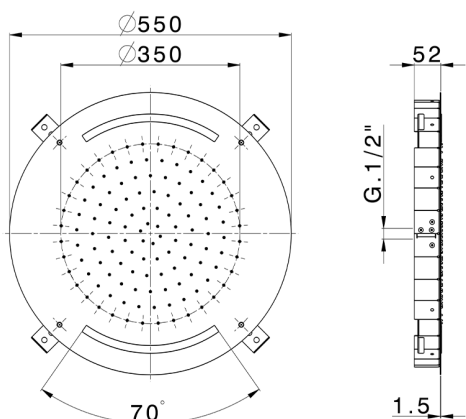

Ø 550 mm Chromotherapy Ceiling showerhead ZEN_ZS1C0030

MODEL **ZS1C0030**

Ø 550 mm Chromotherapy Ceiling showerhead, rain, chromotherapy functions, with remote control included, Stainless Steel AISI 304

AVAILABLE FINISHINGS

- **D1** D1 Brushed Inox
- **40** 40 Matt Black
- **4Q** 4Q Matt White
- **5G** 5G Rose Gold
- **D2** D2 Polished Inox

CHARACTERISTICS

2026-04-09