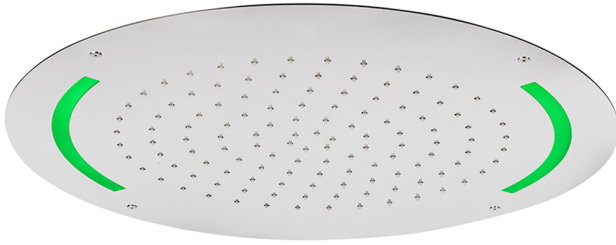

Ø 550 mm Chromotherapy Ceiling showerhead ZEN_ZS1C0030

MODEL **ZS1C0030**

Ø 550 mm Chromotherapy Ceiling showerhead, rain, chromotherapy functions, with remote control included, Stainless Steel AISI 304

AVAILABLE FINISHINGS

-  **D1** D1 Brushed Inox
-  **40** 40 Matt Black
-  **4Q** 4Q Matt White
-  **5G** 5G Rose Gold
-  **D2** D2 Polished Inox

CHARACTERISTICS

2026-06-06