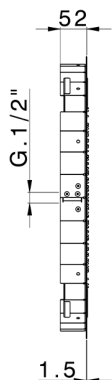

Ø 550 mm Chromotherapy Ceiling showerhead ZEN_ZS1C0030

MODEL **ZS1C0030**

Ø 550 mm Chromotherapy Ceiling showerhead, rain, chromotherapy functions, with remote control included, Stainless Steel AISI 304

AVAILABLE FINISHINGS

-  **D1** D1 Brushed Inox
-  **40** 40 Matt Black
-  **4Q** 4Q Matt White
-  **5G** 5G Rose Gold
-  **D2** D2 Polished Inox

CHARACTERISTICS

2026-05-16