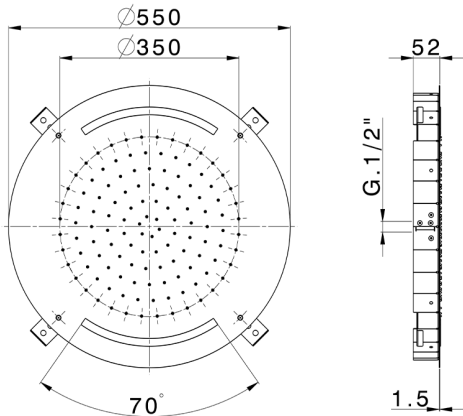

Ø 550 mm Chromotherapy Ceiling showerhead ZEN_ZS1C0030

MODEL **ZS1C0030**

Ø 550 mm Chromotherapy Ceiling showerhead, rain, chromotherapy functions, with remote control included, Stainless Steel AISI 304

AVAILABLE FINISHINGS

- **D1** D1 Brushed Inox
- **40** 40 Matt Black
- **4Q** 4Q Matt White
- **5G** 5G Rose Gold
- **D2** D2 Polished Inox

CHARACTERISTICS

2026-06-06