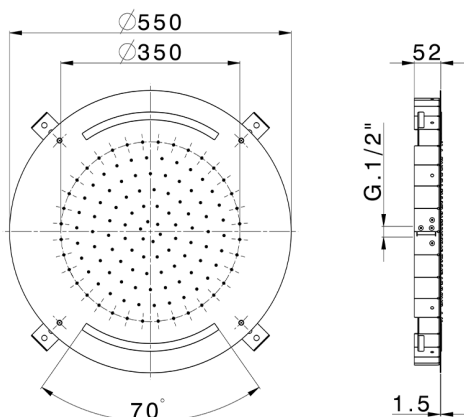

Ø 550 mm Chromotherapy Ceiling showerhead ZEN_ZS1C0030

MODEL **ZS1C0030**

Ø 550 mm Chromotherapy Ceiling showerhead, rain, chromotherapy functions, with remote control included, Stainless Steel AISI 304

AVAILABLE FINISHINGS

- **D1** D1 Brushed Inox
- **40** 40 Matt Black
- **4Q** 4Q Matt White
- **5G** 5G Rose Gold
- **D2** D2 Polished Inox

CHARACTERISTICS

2026-06-06