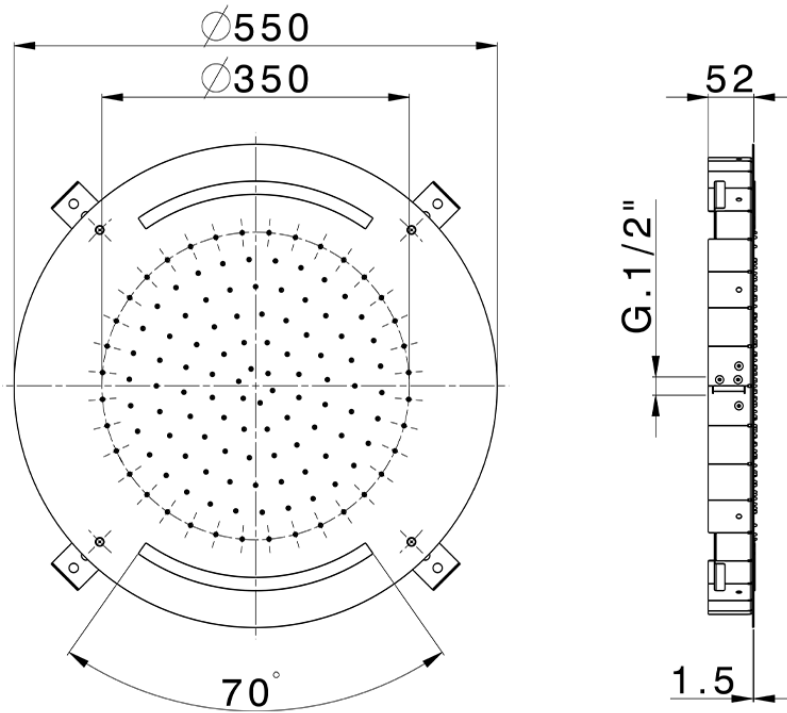

Ø 550 mm Chromotherapy Ceiling showerhead ZEN_ZS1C0030

ZS1C0030

<https://en.huberitalia.com/o-550-mm-chromotherapy-ceiling-showerhead-zen-zs1c0030>

2026-04-25