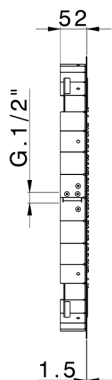

Ø 550 mm Chromotherapy Ceiling showerhead ZEN_ZS1C0030

MODEL **ZS1C0030**

Ø 550 mm Chromotherapy Ceiling showerhead, rain, chromotherapy functions, with remote control included, Stainless Steel AISI 304

AVAILABLE FINISHINGS

-  **D1** D1 Brushed Inox
-  **40** 40 Matt Black
-  **4Q** 4Q Matt White
-  **5G** 5G Rose Gold
-  **D2** D2 Polished Inox

CHARACTERISTICS

2026-04-25