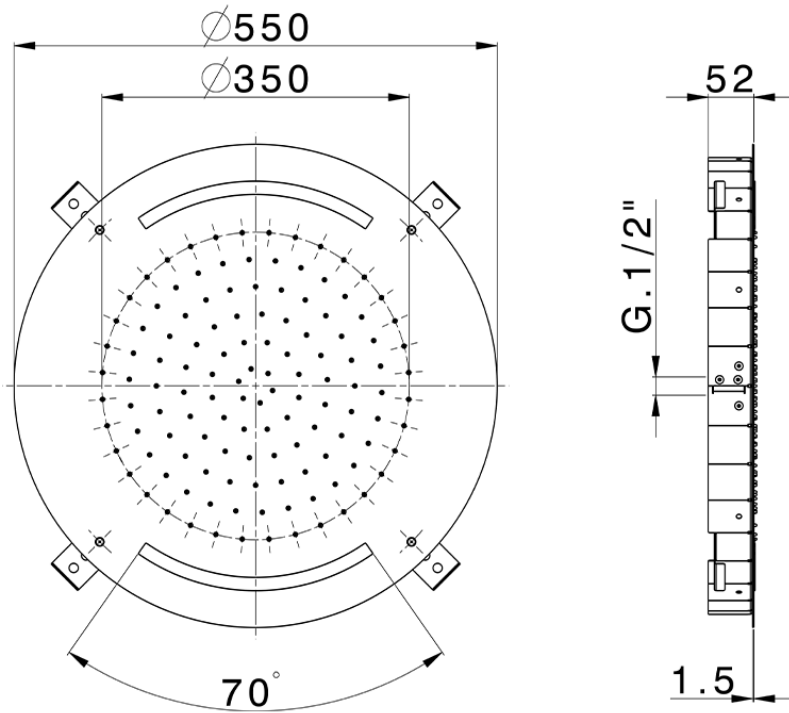

Ø 550 mm Chromotherapy Ceiling showerhead ZEN_ZS1C0030

ZS1C0030

<https://en.huberitalia.com/o-550-mm-chromotherapy-ceiling-showerhead-zen-zs1c0030>

2026-06-06