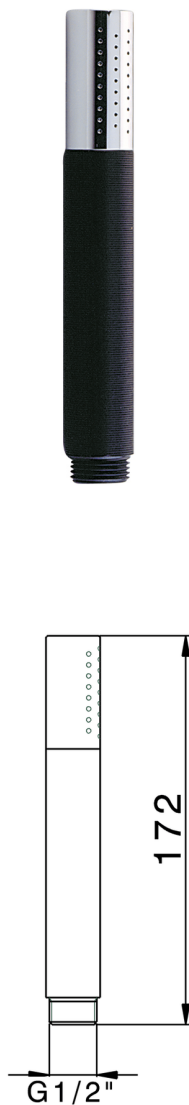

Brass Minimal handshower SHOWER_SS014090

MODEL **SS014090**

Handshower, D.24mm one spray minimal handshower

AVAILABLE FINISHINGS

- 
21 21 Chrome
- 
2F 2F Brushed Nickel
- 
2P 2P Rose Gold
- 
2Q 2Q Black Titanium
- 
40 40 Matt Black
- 
4Q 4Q Matt White

CHARACTERISTICS

2024-11-21