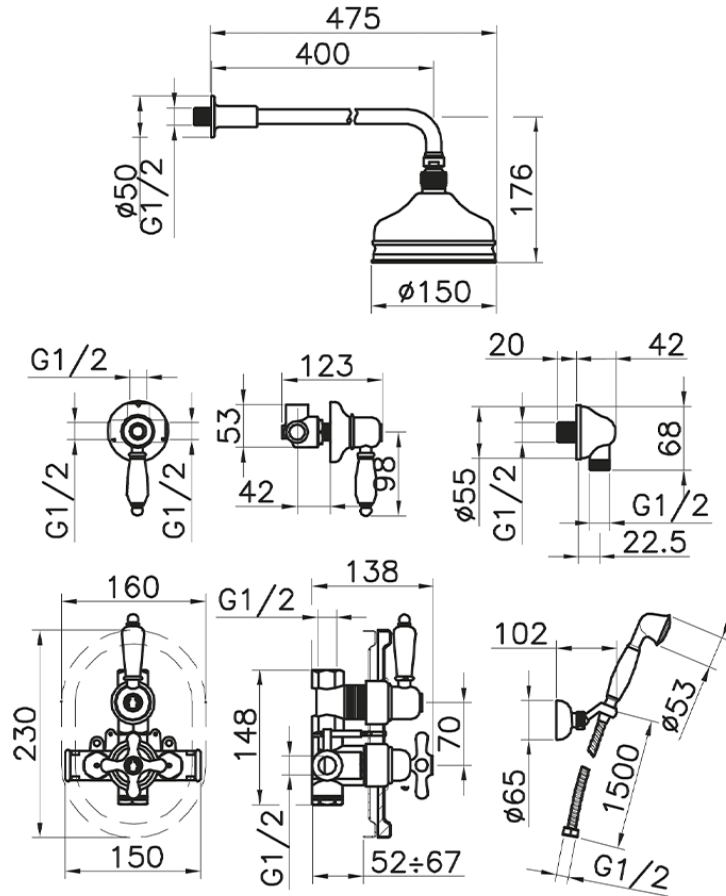

Concealed thermostatic shower mixer CROISETTE_913.CS01H.

913.CS01H.

<https://en.huberitalia.com/concealed-thermostatic-shower-mixer-croisette-913-cs01h>

2024-11-15