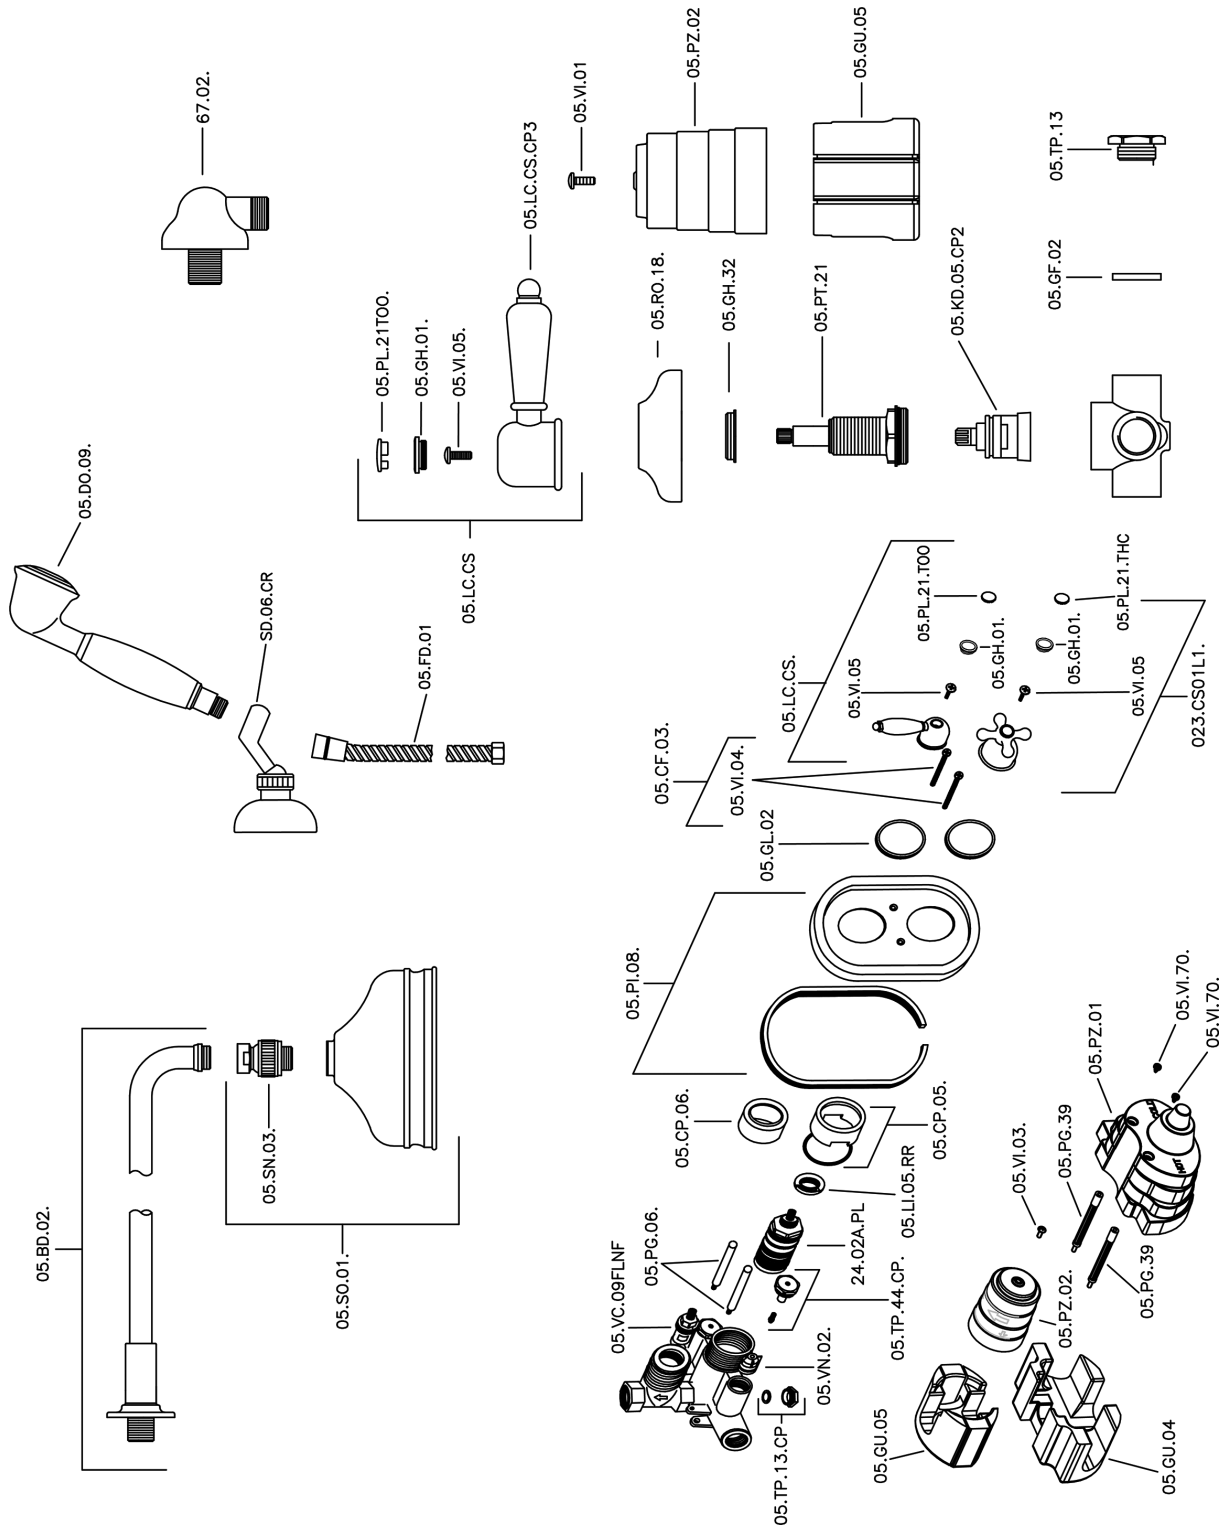

Concealed thermostatic shower mixer CROISSETTE_913.CS01H.

913.CS01H.

<https://en.huberitalia.com/concealed-thermostatic-shower-mixer-croisette-913-cs01h>

2024-11-15