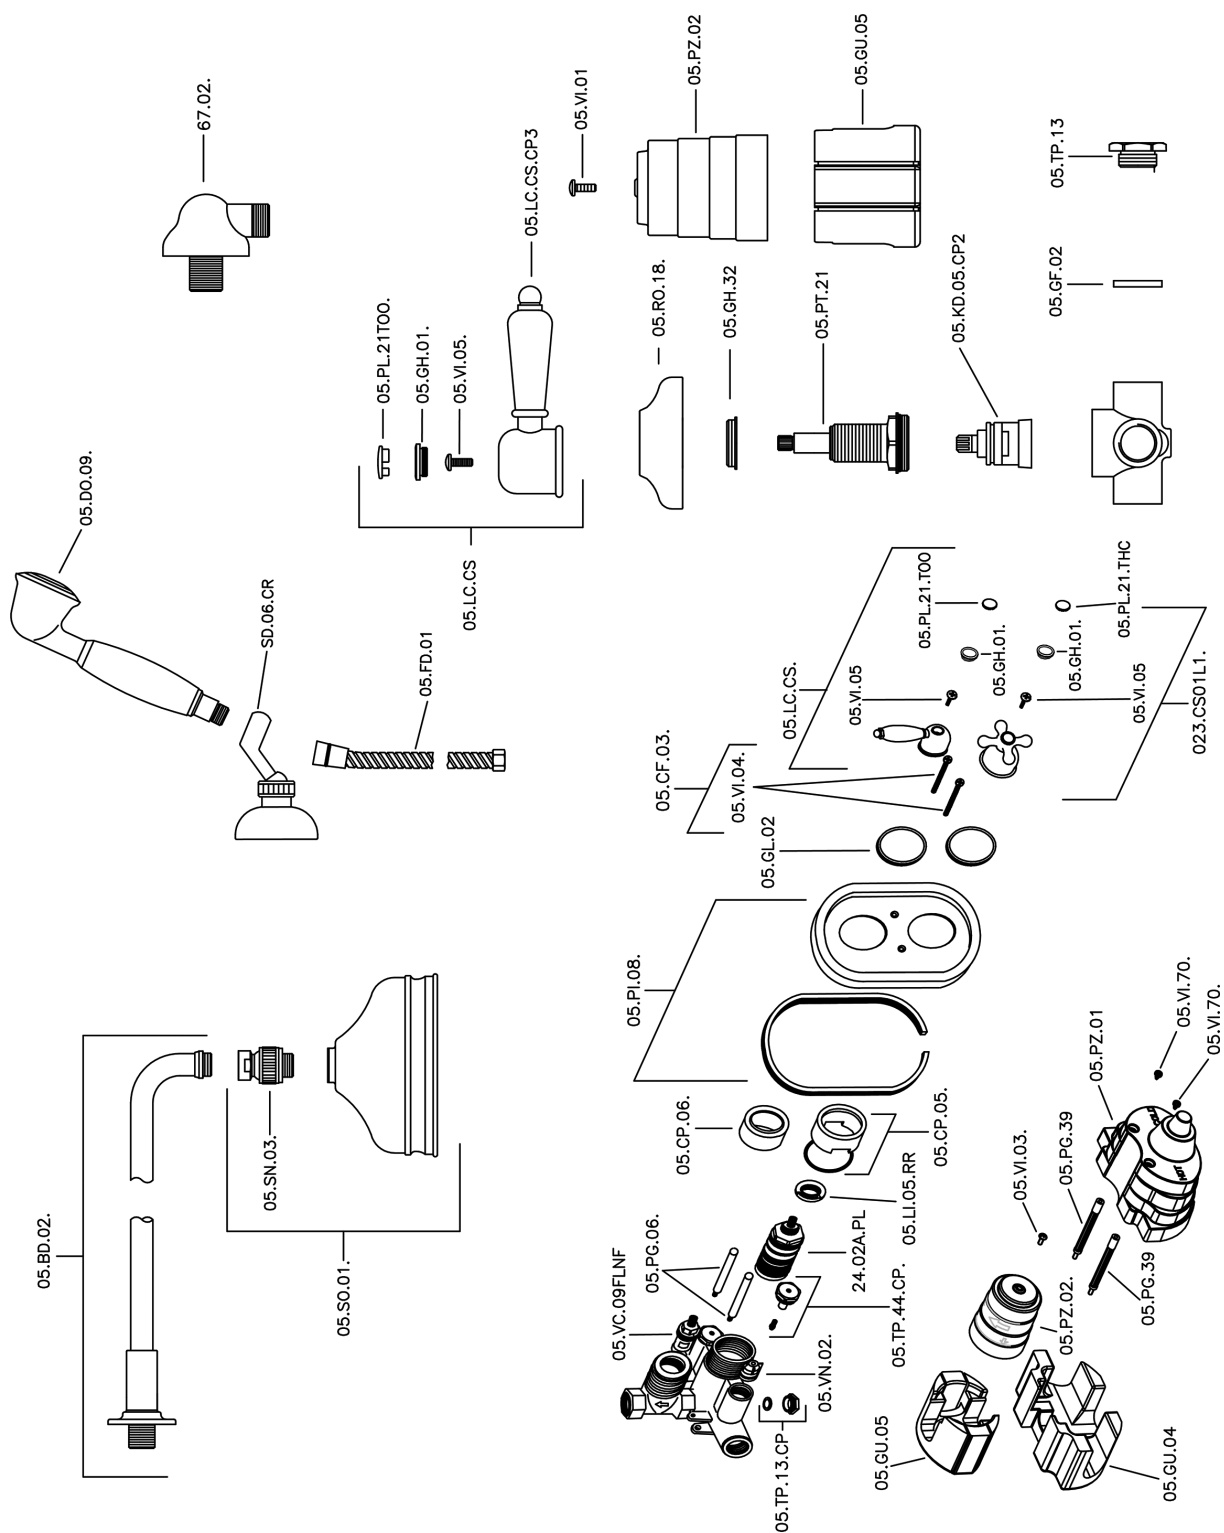

Concealed thermostatic shower mixer CROISETTE_913.CS01H.

MODEL **913.CS01H.**

Concealed thermostatic shower mixer, 1/2" concealed Thermostatic Mixer, 1/2" outlet stopvalve, 2-outlet diverter, wall mounted adjustable handshower bracket, 400 mm shower arm with headshower, 150 mm Brass round headshower, 53 mm Brass classic one spray handshower, 1/2" wall elbow, 150 cm Brass flexible hose

AVAILABLE FINISHINGS

-  **AG** AG Antique Gold
-  **BA** BA Old Bronze
-  **CR** CR Chrome
-  **2W** 2W Brushed Gold

CHARACTERISTICS

Cartridge Spare Parts **24.04A.PP**

8x20 Plus P Thermostatic Valve

Installation **Concealed**

Thermostatic

The Huber thermostatic is your personal water manager, helping you to handle, control and save water and energy.

Concealed thermostatic shower mixer CROISSETTE_913.CS01H.

913.CS01H.

<https://en.huberitalia.com/concealed-thermostatic-shower-mixer-croisette-913-cs01h>