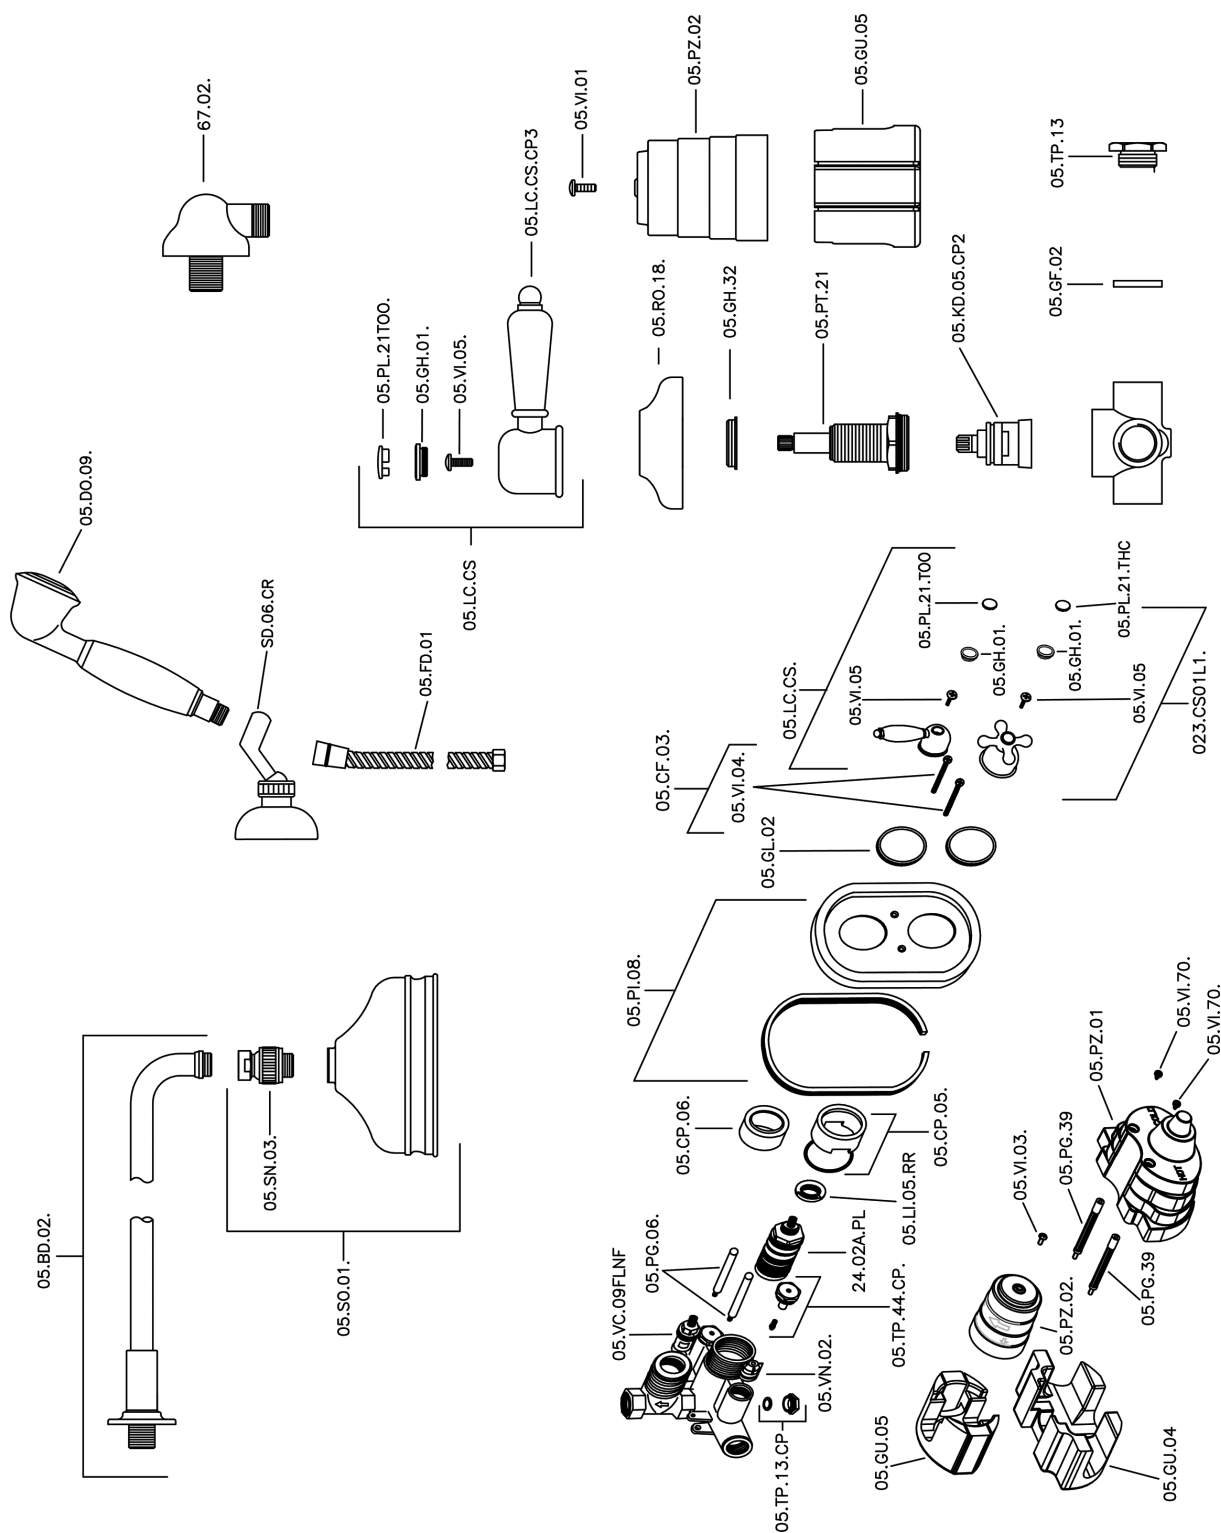

Concealed thermostatic shower mixer CROISSETTE_913.CS01H.

913.CS01H.

<https://en.huberitalia.com/concealed-thermostatic-shower-mixer-croisette-913-cs01h>

2024-11-15