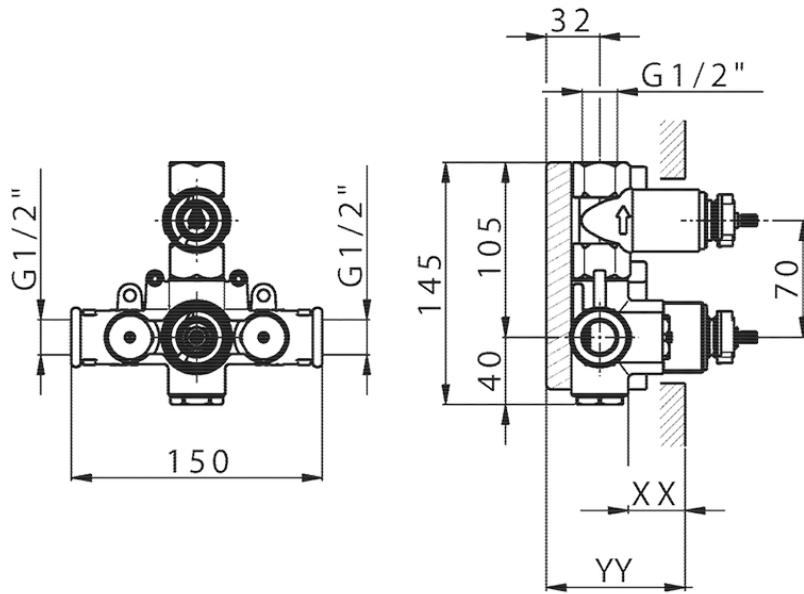

## Exposed part for 1-outlet con.thermo.shower valve M32\_MT007300

MT007300

<https://en.huberitalia.com/exposed-part-for-1-outlet-con-thermo-shower-valve-m32-mt007300>

Piastra/Plate/Plaque/Platte/Placa

2-3mm: XX 25-40 YY 76-91

10 mm: XX 16-31 YY 65-80

ZB007301

<https://en.huberitalia.com/1-outlet-concealed-thermostatic-shower-valve-concealed-zb007301>

2024-09-19