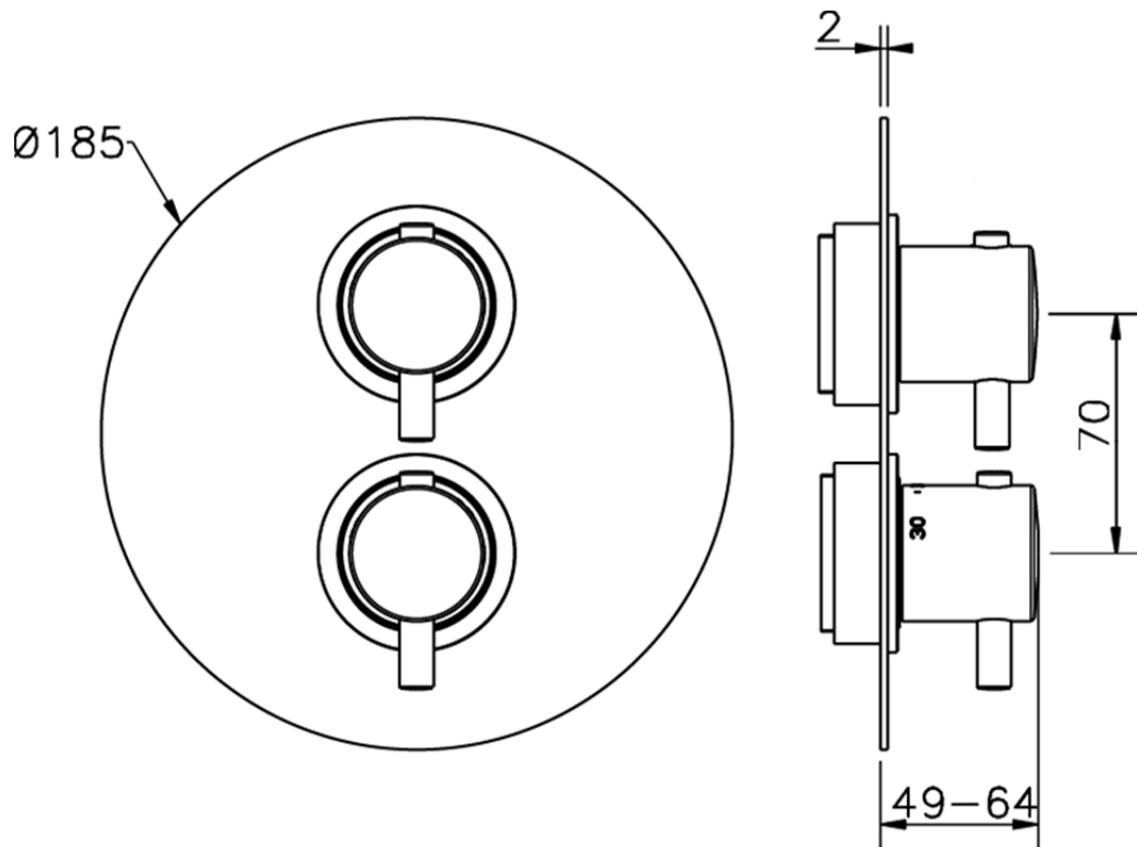

## Exposed part for 1-outlet con.thermo.shower valve M32\_MT007300

MT007300

<https://en.huberitalia.com/exposed-part-for-1-outlet-con-thermo-shower-valve-m32-mt007300>

Piastra/Plate/Plaque/Platte/Placa

2-3mm: XX 25-40 YY 76-91

10 mm: XX 16-31 YY 65-80

ZB007301

<https://en.huberitalia.com/1-outlet-concealed-thermostatic-shower-valve-concealed-zb007301>

2024-09-19