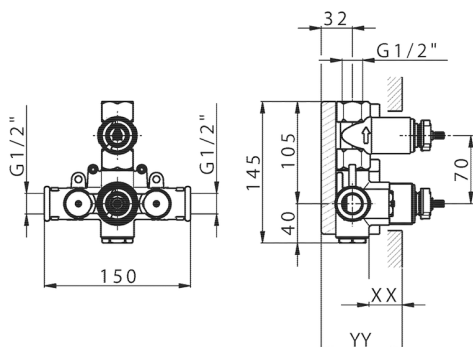

## 1-outlet Concealed thermostatic shower valve CONCEALED\_ZB007301

MODEL **ZB007301**

1-outlet Concealed thermostatic shower valve, with stopvalve, without trim kit

AVAILABLE FINISHINGS

CHARACTERISTICS

Installation	<b>Concealed</b>
Cartridge Spare Parts	<b>24.04A.PP</b>
<b>8x20 Plus P Thermostatic Valve</b>	
Concealed	<b>1</b>

Piastra/Plate/Plaque/Platte/Placa

2-3mm: XX 25-40 YY 76-91

10 mm: XX 16-31 YY 65-80