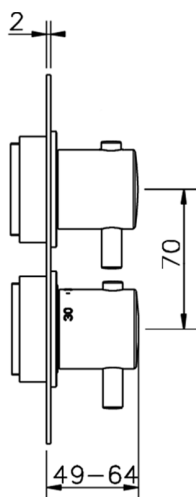

Exposed part for 1-outlet con.thermo.shower valve M32_MT007300

MODEL **MT007300**

Exposed part for 1-outlet thermostatic mixer, with stopvalve, without concealed part, for item ZB007301

AVAILABLE FINISHINGS

- **21** 21 Chrome
- **26** 26 Old Copper
- **2F** 2W Brushed Gold
- **2W** 2F Brushed Nickel
- **40** 40 Matt Black
- **4Q** 4Q Matt White

CHARACTERISTICS

Installation **Concealed**
Required concealed parts **ZB007301**

Thermostatic

The Huber thermostatic is your personal water manager, helping you to handle, control and save water and energy.