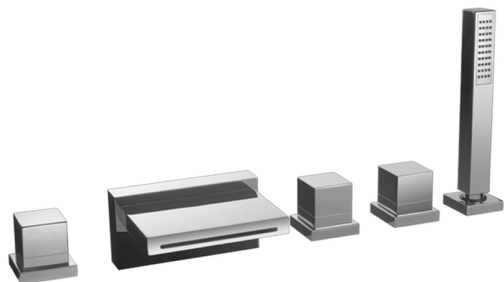

## Deck-mounted 5-hole bath mixer NUOVA EGO\_NE000260

MODEL **NE000260**

Deck-mounted 5-hole bath mixer, 2-outlet diverter, ABS 27x27mm one spray minimalist square handshower, 150 cm Pull-out flexible hose

### AVAILABLE FINISHINGS

-  **21** 21 Chrome
-  **2F** 2F Brushed Nickel
-  **40** 40 Matt Black
-  **4Q** 4Q Matt White