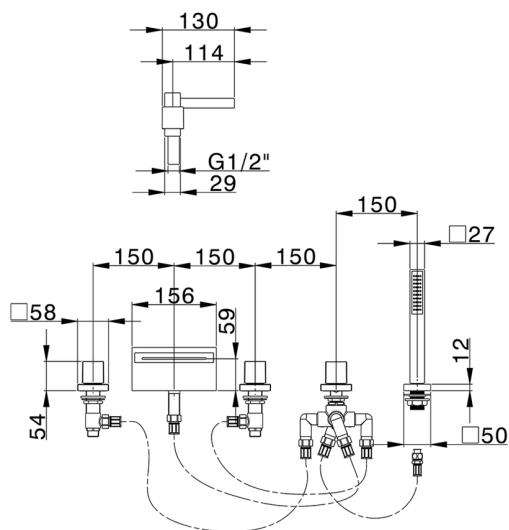

CHARACTERISTICS

2024-11-23