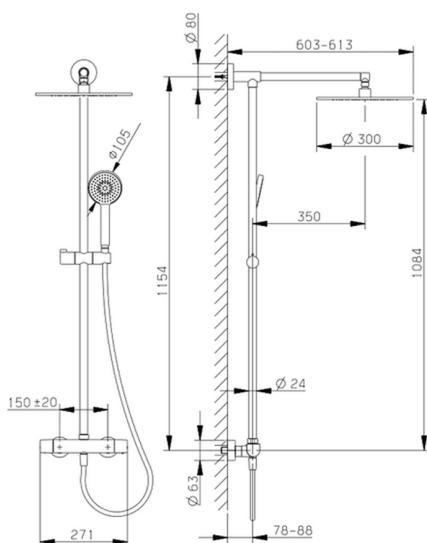

2-function Thermostatic shower set COLUMNS_DCC78020

MODEL **DCC78020**

2-function Thermostatic shower set, 2-outlet devia stop, not adjustable column, sliding shower bracket, D. 105 mm one spray handshower, 300 mm round showerhead 8 mm thick BRASS, 150 cm smooth SUPREME Flexible Hose

AVAILABLE FINISHINGS

CHARACTERISTICS

Cartridge Spare Parts **24.04A.PP**

8x20 Plus P Thermostatic Valve

DeviaStop

The Huber Devia Stop technology allows to adjust the water flow and to direct it to the selected output point (overhead soaker, hand shower, etc).