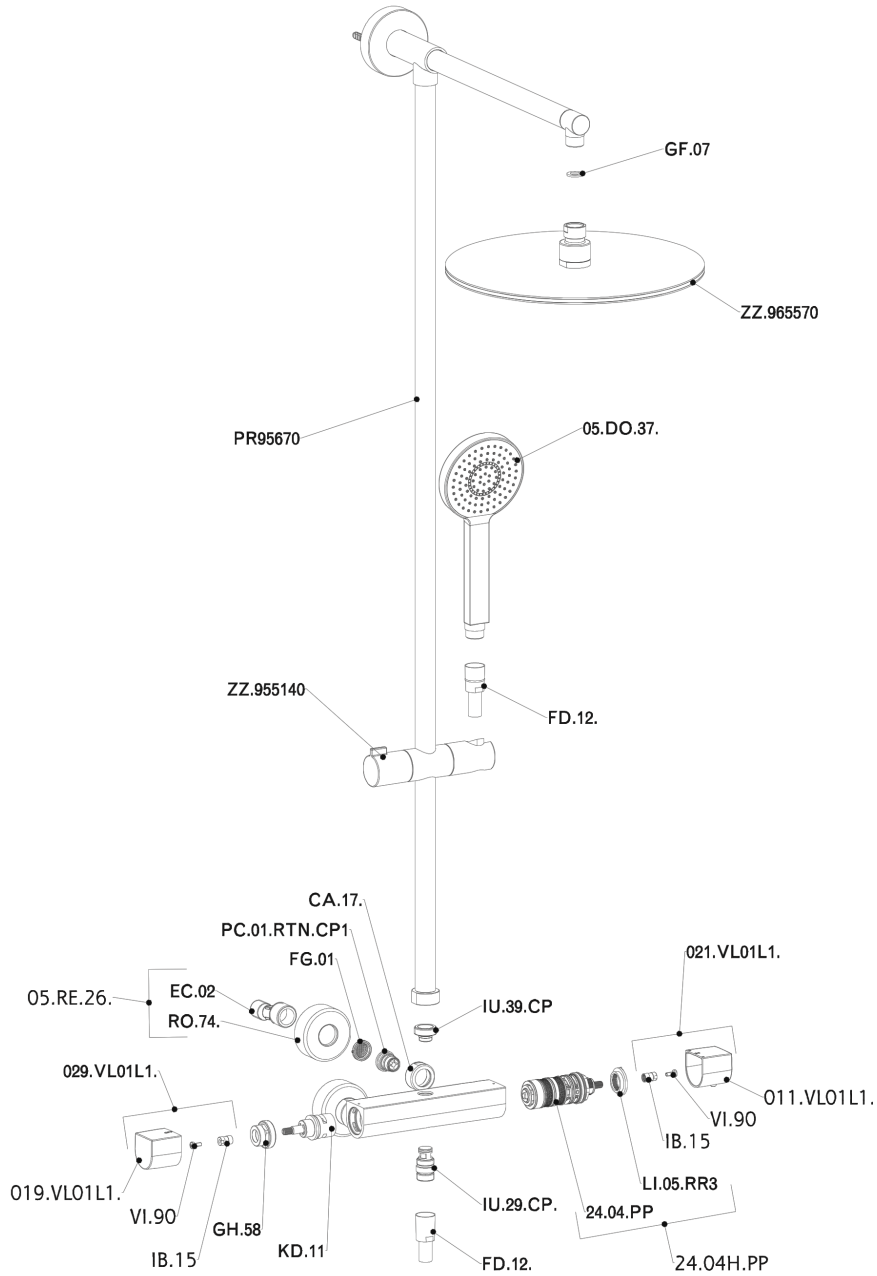

2-function Thermostatic shower set COLUMNS_DCC78020

MODEL **DCC78020**

2-function Thermostatic shower set, 2-outlet devia stop, not adjustable column, sliding shower bracket, D. 105 mm one spray handshower, 300 mm round showerhead 8 mm thick BRASS, 150 cm smooth SUPREME Flexible Hose

AVAILABLE FINISHINGS

CHARACTERISTICS

Cartridge Spare Parts **24.04A.PP**

8x20 Plus P Thermostatic Valve

DeviaStop

The Huber Devia Stop technology allows to adjust the water flow and to direct it to the selected output point (overhead soaker, hand shower, etc).

Thermostatic

The Huber thermostatic is your personal water manager, helping you to handle, control and save water and energy.

2-function Thermostatic shower set COLUMNS_DCC78020

DCC78020

<https://en.huberitalia.com/2-function-thermostatic-shower-set-columns-dcc78020>