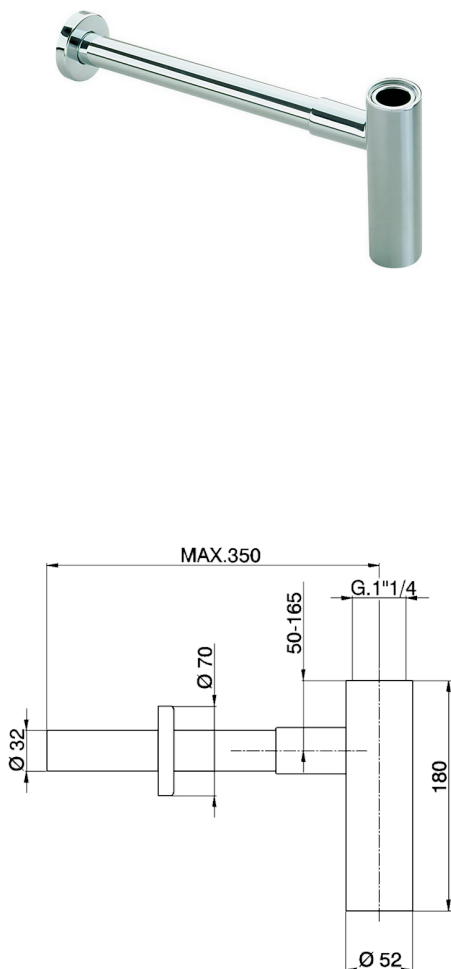

1" 1/4 Siphon COMPONENTS_ZB004070

MODEL **ZB004070**

1" 1/4 Siphon

AVAILABLE FINISHINGS

- **21** 21 Chrome
- **27** 27 Old Bronze
- **2B** 2B Polished Nickel
- **2P** 2P Rose Gold
- **2Q** 2Q Black Titanium
- **40** 40 Matt Black
- **4Q** 4Q Matt White

CHARACTERISTICS

2024-12-19