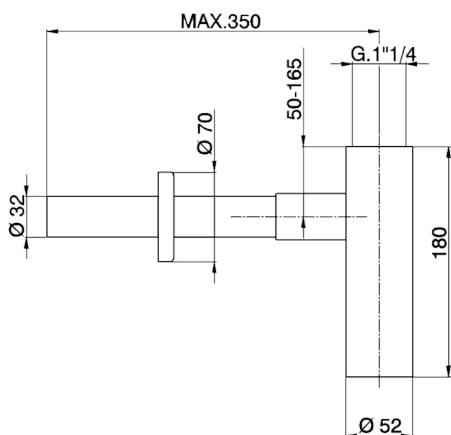

1" 1/4 Siphon COMPONENTS_ZB004070

MODEL **ZB004070**

1" 1/4 Siphon

AVAILABLE FINISHINGS

- **21** 21 Chrome
- **27** 27 Old Bronze
- **2B** 2B Polished Nickel
- **2P** 2P Rose Gold
- **2Q** 2Q Black Titanium
- **40** 40 Matt Black
- **4Q** 4Q Matt White

CHARACTERISTICS

2024-12-18