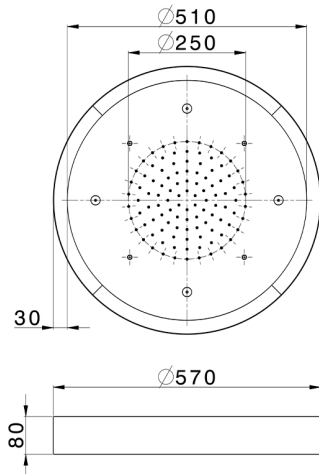

## Ø 570 mm Chromotherapy Ceiling showerhead ZEN\_ZS1C0175

MODEL **ZS1C0175**

Ø 570 mm Chromotherapy Ceiling showerhead, with white cover, rain, spraying and chromotherapy functions, built-in control included, Stainless Steel AISI 304